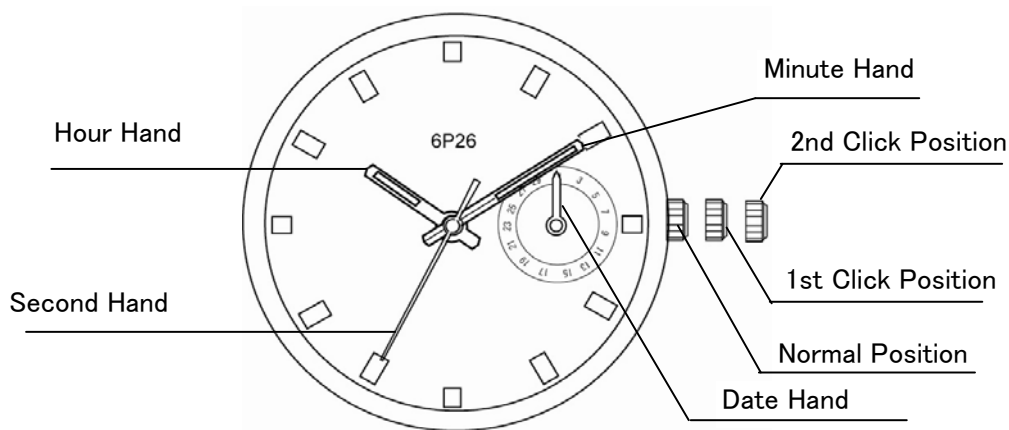

MIYOTA

UNIVERSAL MASTERPIECE BORN IN JAPAN
MADE IN JAPAN
METAL MOVEMENT

INSTRUCTION MANUAL FOR MIYOTA WATCH MOVEMENT

CALIBRE NO. 6P26

MULTI FUNCTION

BATTERY : SR621SW

A) DISPLAYS AND BUTTONS

B) SETTING THE TIME

C) SETTING THE DATE

A) DISPLAYS AND BUTTONS

B) SETTING THE TIME

1. Pull the crown out to the 2nd Click Position.
2. Turn the crown to set hour and minute hands.
3. After the time has been set, push the crown back to the Normal position.

C) SETTING THE DATE

1. Pull the crown out to the 1st Click position.
2. Turn the crown counter-clockwise to set the date.
* If the date is set between the hours of around 9:00 PM and 1:00 AM, the date may not change the following day.
3. After the date has been set, push the crown back to the normal position.