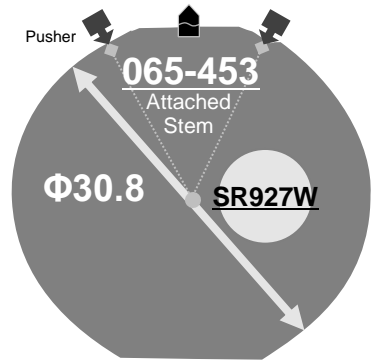

<b>Size</b> <ligne>	13 ½'''
<b>Height</b> <mm>	4.13
<b>Accuracy</b> <per Month>	±20 sec
<b>Battery Life</b>	5 years

Battery consumption could be minimum by pulling out the stem

Small Second

Date

<b>Balance Weight</b> <μN.m>	Second 0.02 Minute 0.40
---------------------------------	----------------------------

<b>Clearance</b>	<p>Clearance changes subject to the glass, case structure, and the length of the hand.</p>
------------------	--------------------------------------------------------------------------------------------

## Time measurement

### Accuracy

The unit (gate) time of measurement must be set at "10 sec." and the measurement must be performed in the form of complete watch.

Setting the Time

Setting the Date