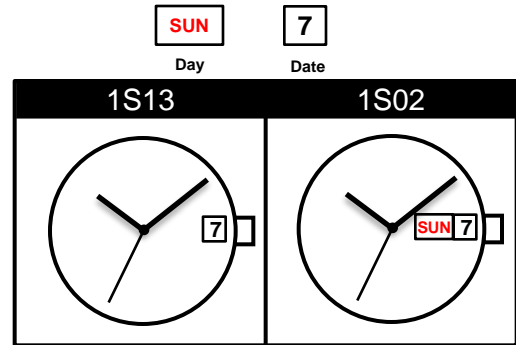

Size <ligne>	11 ½'''
Height <mm>	2.71 (1S02 3.07)
Accuracy <per Month>	±20 sec
Battery Life	3 years

Battery consumption could be minimum by pulling out the stem

Balance Weight <µN.m>	Minute 0.40 Second 0.07
---------------------------------	----------------------------

Clearance	<p>Clearance changes subject to the glass, case structure, and the length of the hand.</p>
------------------	--

Original Package	1,000pcs
-------------------------	----------

Time measurement

Accuracy

The unit (gate) time of measurement must be set at "10 sec." and the measurement must be performed in the form of complete watch.

Setting the Time

Setting the Date and Day

DO NOT set Date between 9:00pm – 1:00am
DO NOT set Day between 11:15pm – 6:00am