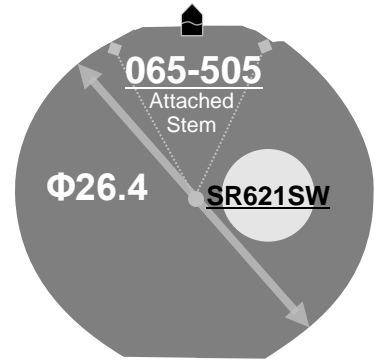

Size <ligne>	11 ½'''
Height <mm>	2.71 (1S02 3.07)
Accuracy <per Month>	±20 sec
Battery Life	3 years

Battery consumption could be minimum by pulling out the stem

Balance Weight <µN.m>	Minute 0.40 Second 0.07
---------------------------------	----------------------------

Clearance	<p>Clearance changes subject to the glass, case structure, and the length of the hand.</p>
------------------	--

Original Package	1,000pcs
-------------------------	----------

Time measurement

Accuracy

The unit (gate) time of measurement must be set at "10 sec." and the measurement must be performed in the form of complete watch.

Setting the Time

Setting the Date and Day

DO NOT set Date between 9:00pm – 1:00am
DO NOT set Day between 11:15pm – 6:00am