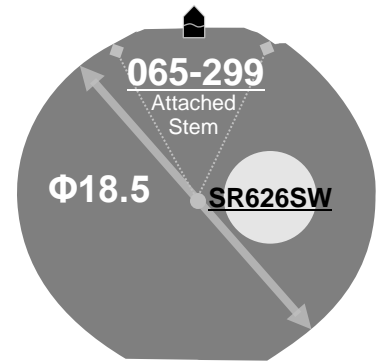

Size <ligne>	6 ¾ x 8'''
Height <mm>	4.15
Accuracy <per Month>	± 20 sec
Battery Life	3 years

Battery consumption could be minimum by pulling out the stem

Balance Weight <µN.m>	Minute 0.40 Second 0.07
---------------------------------	----------------------------

Clearance	
------------------	--

Original Package	1,000pcs
-------------------------	----------

Time measurement

Accuracy

The unit (gate) time of measurement must be set at "10 sec." and the measurement must be performed in the form of complete watch.