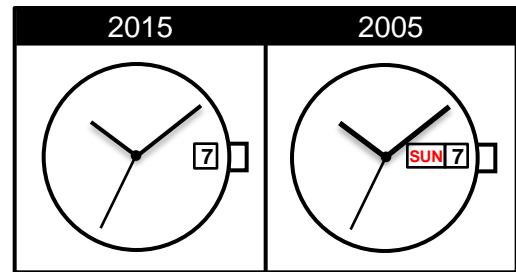

Size <ligne>	6 ¾ x 8'''
Height <mm>	4.15
Accuracy <per Month>	± 20 sec
Battery Life	3 years

Battery consumption could be minimum by pulling out the stem

Balance Weight <µN.m>	Minute 0.40 Second 0.07
---------------------------------	----------------------------

Clearance	
------------------	--

Original Package	1,000pcs
-------------------------	----------

Time measurement

Accuracy

The unit (gate) time of measurement must be set at "10 sec." and the measurement must be performed in the form of complete watch.