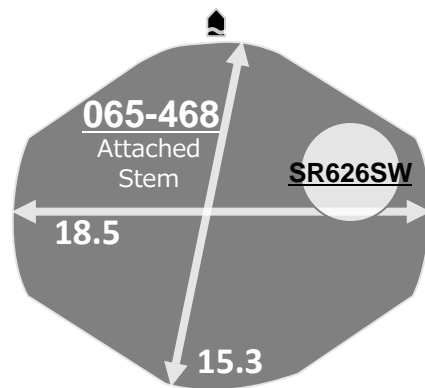

Size <ligne>	6 ¾ x8'''
Height <mm>	3.15
Accuracy <per Month>	±20 sec
Battery Life	3 years(2034 14 months)

Battery consumption could be minimum by pulling out the stem

Balance Weight <µN.m>	Minute 0.40 Second 0.07
---------------------------------	----------------------------

Clearance	<p>Clearance changes subject to the glass, case structure, and the length of the hand.</p>
------------------	--

Original Package	1,000pcs
-------------------------	----------

2025	2035
2034	High Hand Ver. 2026 2036 2039 2033 203A

Time measurement

Accuracy

The unit (gate) time of measurement must be set at "10 sec." and the measurement must be performed in the form of complete watch.

Setting the Time