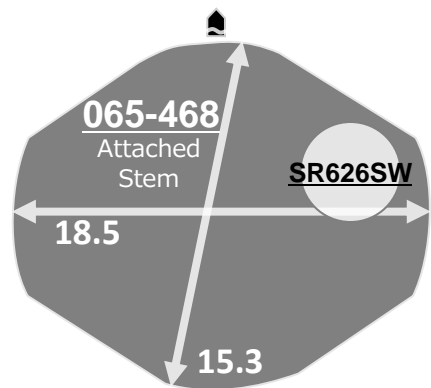

Size <ligne>	6 ¾ x8'''
Height <mm>	3.15
Accuracy <per Month>	±20 sec
Battery Life	3 years(2034 14 months)

Battery consumption could be minimum by pulling out the stem

Balance Weight <µN.m>	Minute 0.40 Second 0.07
---------------------------------	----------------------------

Clearance	
Clearance changes subject to the glass, case structure, and the length of the hand.	

Original Package	1,000pcs
-------------------------	----------

2025	2035
2034	High Hand Ver. 2026 2036 2039 2033 203A

Time measurement

Accuracy

The unit (gate) time of measurement must be set at "10 sec." and the measurement must be performed in the form of complete watch.