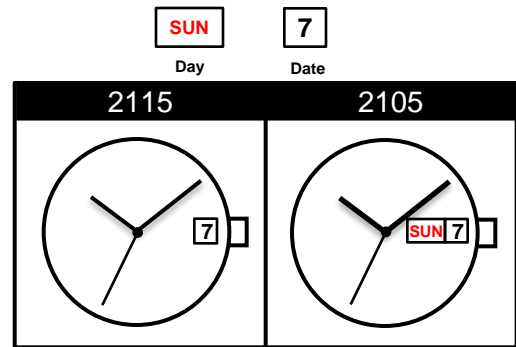

<b>Size</b> <ligne>	10 ½'''
<b>Height</b> <mm>	4.15
<b>Accuracy</b> <per Month>	±20 sec
<b>Battery Life</b>	3 years

Battery consumption could be minimum by pulling out the stem

<b>Balance Weight</b> <µN.m>	Minute 0.40 Second 0.09
---------------------------------	----------------------------

Featured by Shock Detection

<b>Clearance</b>	<p>Clearance changes subject to the glass, case structure, and the length of the hand.</p>
------------------	--

<b>Original Package</b>	1,000pcs
-------------------------	----------

**Time measurement**

**Accuracy**  
The unit (gate) time of measurement must be set at "10 sec." and the measurement must be performed in the form of complete watch.

Setting the Time

Setting the Date and Day