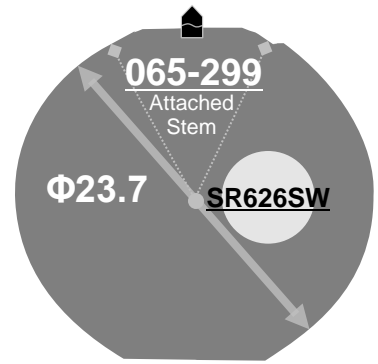

<b>Size</b> <ligne>	10 ½'''
<b>Height</b> <mm>	4.15
<b>Accuracy</b> <per Month>	±20 sec
<b>Battery Life</b>	3 years

Battery consumption could be minimum by pulling out the stem

<b>Balance Weight</b> <µN.m>	Minute 0.40 Second 0.09
---------------------------------	----------------------------

Featured by Shock Detection

<b>Clearance</b>	<p>Clearance changes subject to the glass, case structure, and the length of the hand.</p>
------------------	--

<b>Original Package</b>	1,000pcs
-------------------------	----------

**Time measurement**

**Accuracy**  
The unit (gate) time of measurement must be set at "10 sec." and the measurement must be performed in the form of complete watch.

Setting the Time

Setting the Date and Day