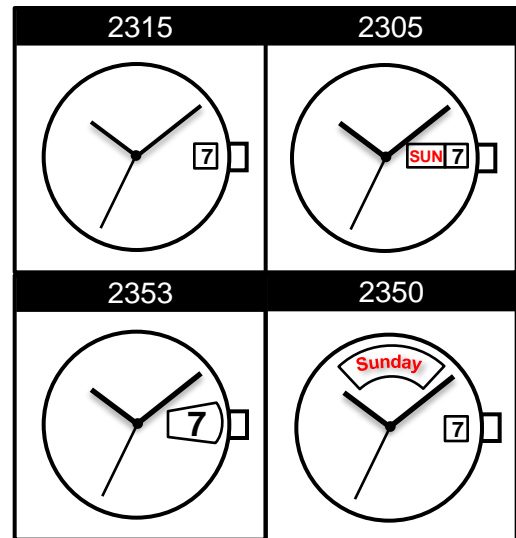

<b>Size</b> <ligne>	11 ½'''
<b>Height</b> <mm>	4.15
<b>Accuracy</b> <per Month>	±20 sec
<b>Battery Life</b>	3 years

Battery consumption could be minimum by pulling out the stem

<b>Balance Weight</b> <µN.m>	Minute 0.40 Second 0.09
---------------------------------	----------------------------

Featured by Shock Detection

<b>Original Package</b>	1,000pcs
-------------------------	----------

**Time measurement**

**Accuracy**

The unit (gate) time of measurement must be set at "10 sec." and the measurement must be performed in the form of complete watch.