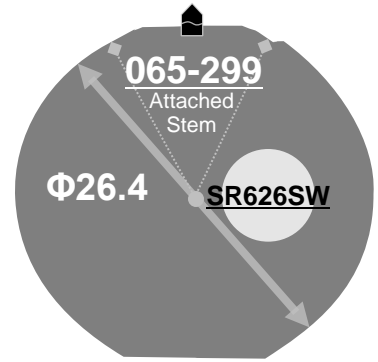

<b>Size</b> <ligne>	11 ½'''
<b>Height</b> <mm>	4.15
<b>Accuracy</b> <per Month>	±20 sec
<b>Battery Life</b>	3 years

Battery consumption could be minimum by pulling out the stem

<b>Balance Weight</b> <µN.m>	Minute 0.40 Second 0.09
---------------------------------	----------------------------

Featured by Shock Detection

<b>Original Package</b>	1,000pcs
-------------------------	----------

**Time measurement**

**Accuracy**

The unit (gate) time of measurement must be set at "10 sec." and the measurement must be performed in the form of complete watch.