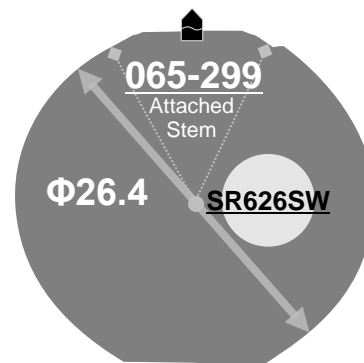

Size <ligne>	11 ½'''
Height <mm>	4.15
Accuracy <per Month>	±20 sec
Battery Life	3 years

Battery consumption could be minimum by pulling out the stem

Balance Weight <µN.m>	Minute 0.40 Second 0.09
---------------------------------	----------------------------

Featured by Shock Detection

Original Package	1,000pcs
-------------------------	----------

Time measurement

Accuracy

The unit (gate) time of measurement must be set at "10 sec." and the measurement must be performed in the form of complete watch.