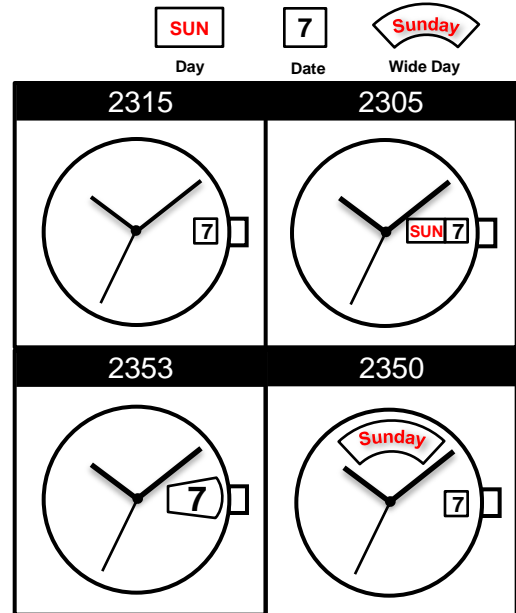

<b>Size</b> <ligne>	11 ½”
<b>Height</b> <mm>	4.15
<b>Accuracy</b> <per Month>	±20 sec
<b>Battery Life</b>	3 years

Battery consumption could be minimum by pulling out the stem

<b>Balance Weight</b> <µN.m>	Minute 0.40 Second 0.09
---------------------------------	----------------------------

Featured by Shock Detection

<b>Original Package</b>	1,000pcs
-------------------------	----------

**Time measurement**

**Accuracy**  
The unit (gate) time of measurement must be set at "10 sec." and the measurement must be performed in the form of complete watch.

Setting the Time

Setting the Date and Day

DO NOT set Date between 9:00pm – 1:00am  
DO NOT set Day between 11:15pm – 6:00am