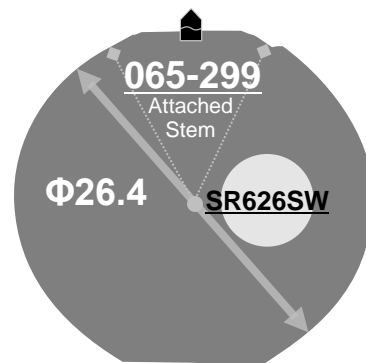

Size <ligne>	11 ½'''
Height <mm>	4.15
Accuracy <per Month>	±20 sec
Battery Life	3 years

Battery consumption could be minimum by pulling out the stem

Balance Weight <µN.m>	Minute 0.40 Second 0.09
---------------------------------	----------------------------

Featured by Shock Detection

Original Package	1,000pcs
-------------------------	----------

Time measurement

Accuracy

The unit (gate) time of measurement must be set at "10 sec." and the measurement must be performed in the form of complete watch.