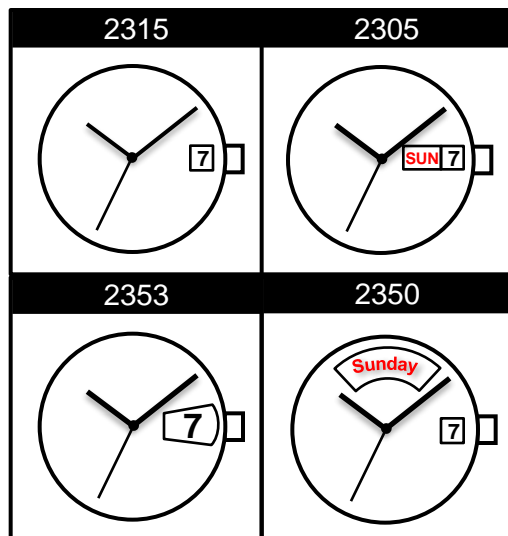

Size <ligne>	11 ½'''
Height <mm>	4.15
Accuracy <per Month>	±20 sec
Battery Life	3 years

Battery consumption could be minimum by pulling out the stem

Balance Weight <µN.m>	Minute 0.40 Second 0.09
---------------------------------	----------------------------

Featured by Shock Detection

Original Package	1,000pcs
-------------------------	----------

Time measurement

Accuracy

The unit (gate) time of measurement must be set at "10 sec." and the measurement must be performed in the form of complete watch.

Setting the Time

Setting the Date and Day

DO NOT set Date between 9:00pm – 1:00am
DO NOT set Day between 11:15pm – 6:00am