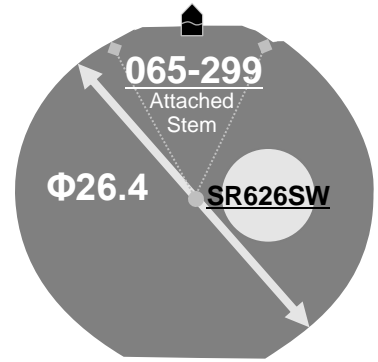

<b>Size</b> <ligne>	11 ½”
<b>Height</b> <mm>	4.15
<b>Accuracy</b> <per Month>	±20 sec
<b>Battery Life</b>	3 years

Battery consumption could be minimum by pulling out the stem

<b>Balance Weight</b> <µN.m>	Minute 0.40 Second 0.09
---------------------------------	----------------------------

Featured by Shock Detection

<b>Original Package</b>	1,000pcs
-------------------------	----------

**Time measurement**

**Accuracy**  
The unit (gate) time of measurement must be set at "10 sec." and the measurement must be performed in the form of complete watch.