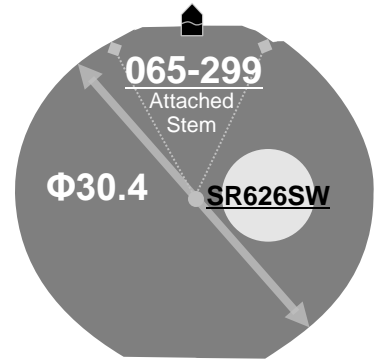

Size <ligne>	13 ½'''
Height <mm>	4.35
Accuracy <per Month>	±20 sec
Battery Life	3 years

Battery consumption could be minimum by pulling out the stem

Balance Weight <μN.m>	Minute 0.40 Second 0.09
---------------------------------	----------------------------

Featured by Shock Detection

Original Package	500pcs
-------------------------	--------

Time measurement

Accuracy

The unit (gate) time of measurement must be set at "10 sec." and the measurement must be performed in the form of complete watch.