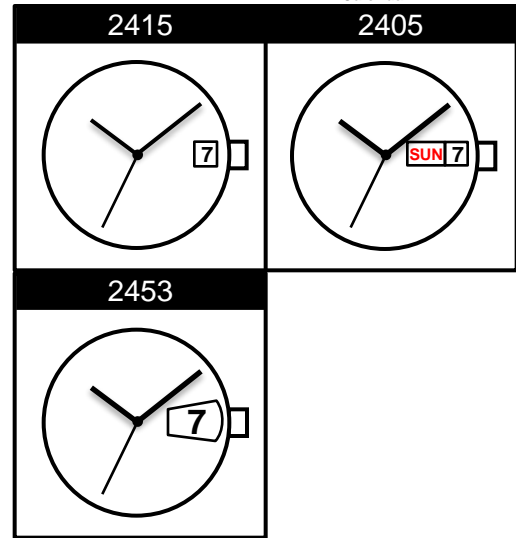

Size <ligne>	13 ½'''
Height <mm>	4.35
Accuracy <per Month>	±20 sec
Battery Life	3 years

Battery consumption could be minimum by pulling out the stem

Balance Weight <μN.m>	Minute 0.40 Second 0.09
---------------------------------	----------------------------

Featured by Shock Detection

Original Package	500pcs
-------------------------	--------

Time measurement

Accuracy

The unit (gate) time of measurement must be set at "10 sec." and the measurement must be performed in the form of complete watch.