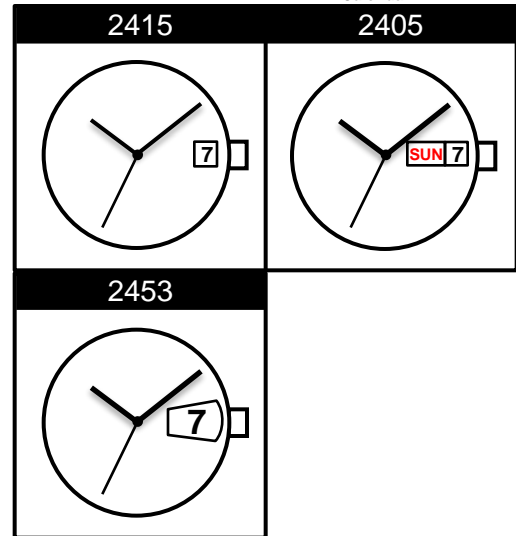

Size <ligne>	13 ½'''
Height <mm>	4.35
Accuracy <per Month>	±20 sec
Battery Life	3 years

Battery consumption could be minimum by pulling out the stem

Balance Weight <μN.m>	Minute 0.40 Second 0.09
---------------------------------	----------------------------

Featured by Shock Detection

Original Package	500pcs
-------------------------	--------

Time measurement

Accuracy

The unit (gate) time of measurement must be set at "10 sec." and the measurement must be performed in the form of complete watch.