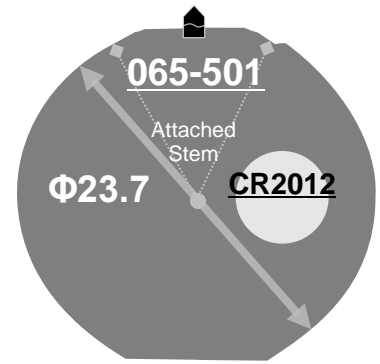

Size <ligne>	10 ½'''
Height <mm>	2S60 - 3.99 / 2S65 - 4.22
Accuracy <per Month>	±20 sec
Battery Life	10 years

Battery consumption could be minimum by pulling out the stem

Balance Weight <µN.m>	Minute 0.40 Second 0.07
---------------------------------	----------------------------

Clearance	<p>Clearance changes subject to the glass, case structure, and the length of the hand.</p>
------------------	--

Original Package	1,000pcs
-------------------------	----------

Time measurement

Accuracy

The unit (gate) time of measurement must be set at "10 sec." and the measurement must be performed in the form of complete watch.

Setting the Time

Setting the Date and Day

DO NOT set Date between 9:00pm - 1:00am
DO NOT set Day between 11:15pm - 6:00am