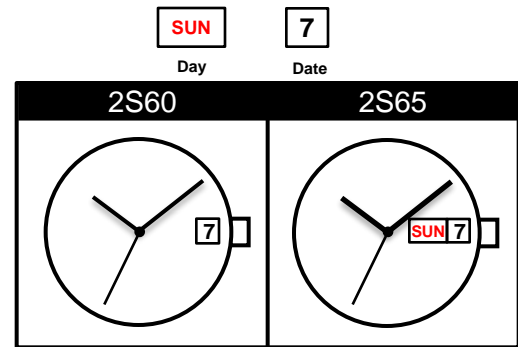

Size <ligne>	10 ½'''
Height <mm>	2S60 - 3.99 / 2S65 - 4.22
Accuracy <per Month>	±20 sec
Battery Life	10 years

Battery consumption could be minimum by pulling out the stem

Balance Weight <µN.m>	Minute 0.40 Second 0.07
---------------------------------	----------------------------

Clearance	<p>Clearance changes subject to the glass, case structure, and the length of the hand.</p>
------------------	--

Original Package	1,000pcs
-------------------------	----------

Time measurement

Accuracy

The unit (gate) time of measurement must be set at "10 sec." and the measurement must be performed in the form of complete watch.

Setting the Time

Setting the Date and Day

DO NOT set Date between 9:00pm - 1:00am
DO NOT set Day between 11:15pm - 6:00am