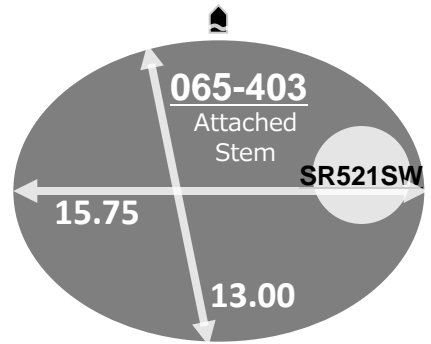

Size <ligne>	5 ½ x 6 ¾”
Height <mm>	2.54
Accuracy <per Month>	±20 sec
Battery Life	4 years (5Y30 2 years)

Battery consumption could be minimum by pulling out the stem

Balance Weight <µN.m>	Minute 0.30 Second 0.0235
---------------------------------	------------------------------

Original Package	1,000pcs
-------------------------	----------

High Hand Ver.
5Y26
5Y36

Time measurement

Accuracy

The unit (gate) time of measurement must be set at "10 sec." and the measurement must be performed in the form of complete watch.