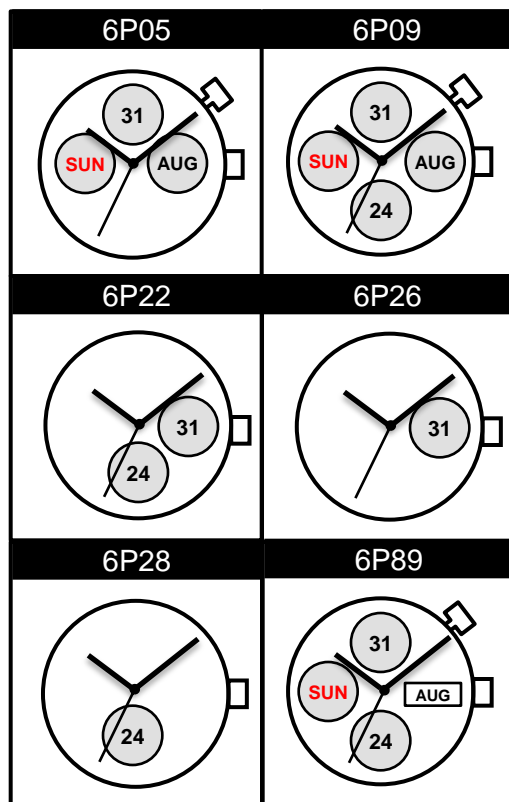

Size <ligne>	10 ½'''
Height <mm>	3.45 (6P89 3.85)
Accuracy <per Month>	±20 sec
Battery Life	3 years

Battery consumption could be minimum by pulling out the stem

Balance Weight <μN.m>	Minute 0.40 Second 0.07 Small 0.02 24 hour 0.13
---------------------------------	--

Original Package	1,000pcs
-------------------------	----------

Time measurement

Accuracy

The unit (gate) time of measurement must be set at "10 sec." and the measurement must be performed in the form of complete watch.

Setting the Month

DO NOT set Month when DATE hand between 26th - 31th

Setting the Time and Day

Setting the Date

DO NOT set Day and Date between 9:00pm - 1:00am