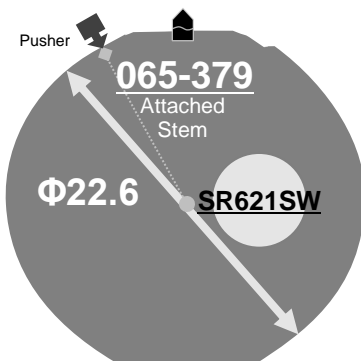

Size <ligne>	10 ½'''
Height <mm>	3.45 (6P89 3.85)
Accuracy <per Month>	±20 sec
Battery Life	3 years

Battery consumption could be minimum by pulling out the stem

Balance Weight <μN.m>	Minute 0.40 Second 0.07 Small 0.02 24 hour 0.13
---------------------------------	--

Original Package	1,000pcs
-------------------------	----------

Time measurement

Accuracy

The unit (gate) time of measurement must be set at "10 sec." and the measurement must be performed in the form of complete watch.