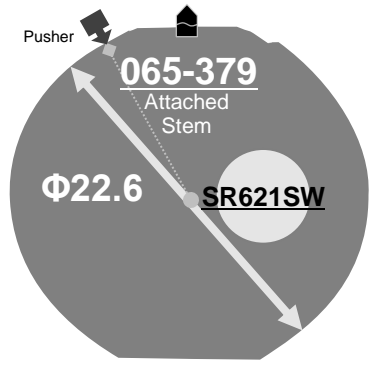

Size <ligne>	10 ½'''
Height <mm>	3.45 (6P89 3.85)
Accuracy <per Month>	±20 sec
Battery Life	3 years

Battery consumption could be minimum by pulling out the stem

Balance Weight <μN.m>	Minute 0.40 Second 0.07 Small 0.02 24 hour 0.13
---------------------------------	--

Original Package	1,000pcs
-------------------------	----------

Time measurement

Accuracy

The unit (gate) time of measurement must be set at "10 sec." and the measurement must be performed in the form of complete watch.