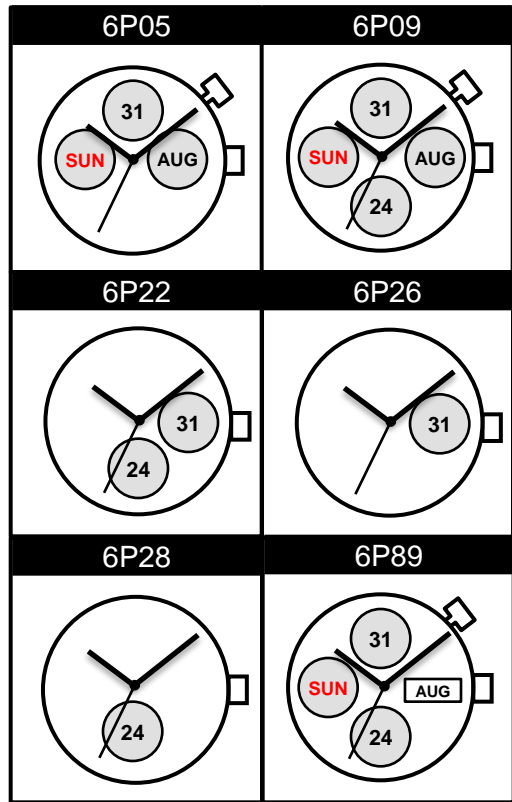

Size <ligne>	10 ½'''
Height <mm>	3.45 (6P89 3.85)
Accuracy <per Month>	±20 sec
Battery Life	3 years

Battery consumption could be minimum by pulling out the stem

Balance Weight <μN.m>	Minute 0.40 Second 0.07 Small 0.02 24 hour 0.13
---------------------------------	--

Original Package	1,000pcs
-------------------------	----------

Time measurement

Accuracy

The unit (gate) time of measurement must be set at "10 sec." and the measurement must be performed in the form of complete watch.

Setting the Month

DO NOT set Month when DATE hand between 26th - 31th

Setting the Time and Day

Setting the Date

DO NOT set Day and Date between 9:00pm - 1:00am