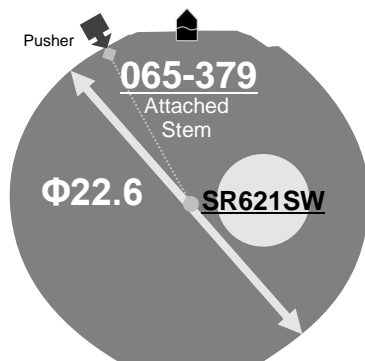

Size <ligne>	10 ½”
Height <mm>	3.45 (6P80 3.85)
Accuracy <per Month>	±20 sec
Battery Life	3 years

Battery consumption could be minimum by pulling out the stem

Balance Weight <μN.m>	Minute 0.40
	Second 0.07
	Small 0.02
	Date (6P80) 0.26