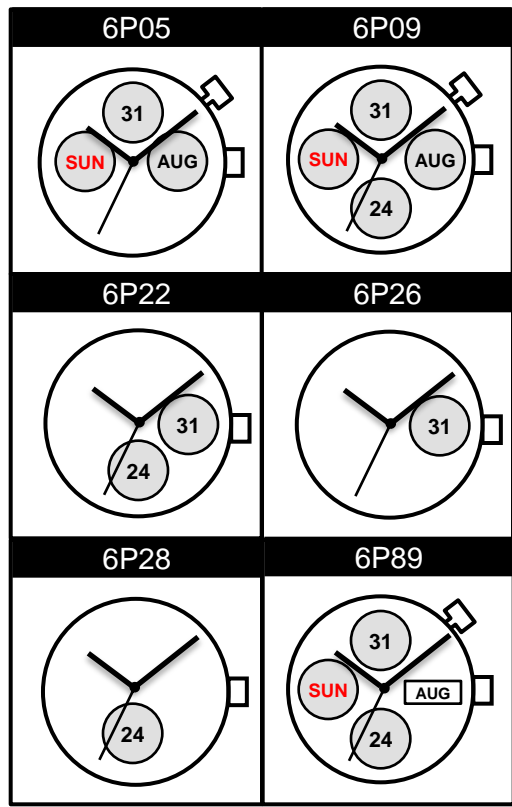

Size <ligne>	10 ½'''
Height <mm>	3.45 (6P89 3.85)
Accuracy <per Month>	±20 sec
Battery Life	3 years

Battery consumption could be minimum by pulling out the stem

Balance Weight <μN.m>	Minute 0.40 Second 0.07 Small 0.02 24 hour 0.13
---------------------------------	--

Original Package	1,000pcs
-------------------------	----------

Time measurement

Accuracy

The unit (gate) time of measurement must be set at "10 sec." and the measurement must be performed in the form of complete watch.

Setting the Month

DO NOT set Month when DATE hand between 26th – 31th

Setting the Time and Day

Setting the Date

DO NOT set Day and Date between 9:00pm – 1:00am