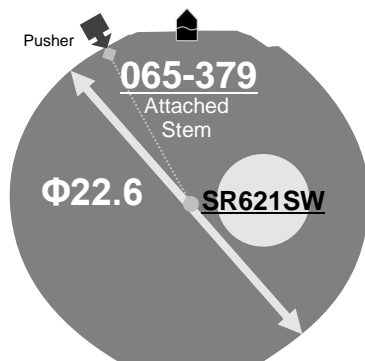

Size <ligne>	10 ½”
Height <mm>	3.45 (6P80 3.85)
Accuracy <per Month>	±20 sec
Battery Life	3 years

Battery consumption could be minimum by pulling out the stem

Balance Weight <μN.m>	Minute 0.40 Second 0.07 Small 0.02 Date (6P80) 0.26
---------------------------------	--