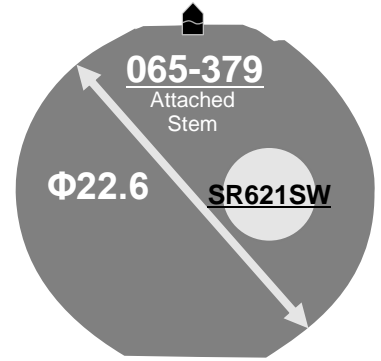

<b>Size</b> <ligne>	10 ½'''
<b>Height</b> <mm>	3.45
<b>Accuracy</b> <per Month>	±20 sec
<b>Battery Life</b>	3 years

Battery consumption could be minimum by pulling out the stem

<b>Balance Weight</b> <μN.m>	Minute 0.40 Second 0.07 Small 0.02 24 Hour 0.13
---------------------------------	--

<b>Original Package</b>	1,000pcs
-------------------------	----------

High Hand Ver.  
6P73  
6P75  
6P77  
6P79

**Time measurement**

**Accuracy**

The unit (gate) time of measurement must be set at "10 sec." and the measurement must be performed in the form of complete watch.