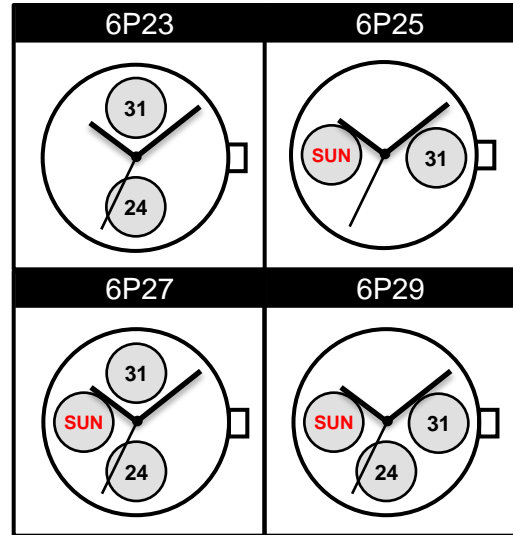

<b>Size</b> <ligne>	10 ½'''
<b>Height</b> <mm>	3.45
<b>Accuracy</b> <per Month>	±20 sec
<b>Battery Life</b>	3 years

Battery consumption could be minimum by pulling out the stem

<b>Balance Weight</b> <μN.m>	Minute 0.40 Second 0.07 Small 0.02 24 Hour 0.13
---------------------------------	--

<b>Original Package</b>	1,000pcs
-------------------------	----------

High Hand Ver.  
6P73  
6P75  
6P77  
6P79

**Time measurement**

**Accuracy**

The unit (gate) time of measurement must be set at "10 sec." and the measurement must be performed in the form of complete watch.