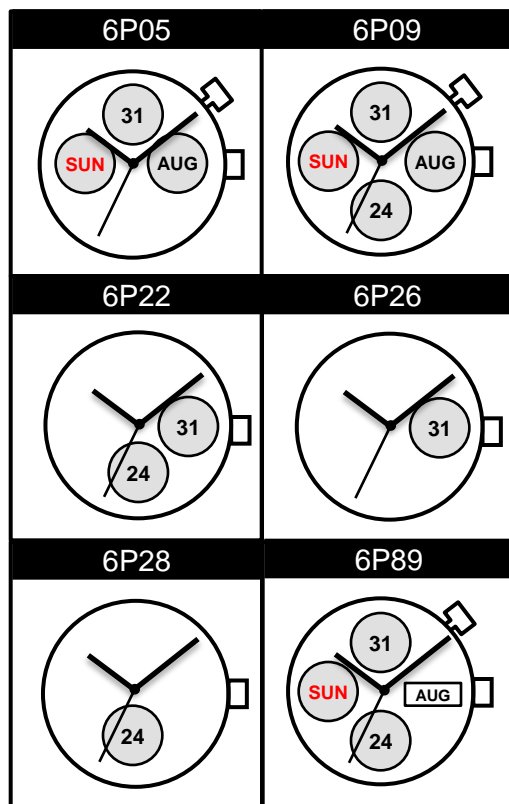

Size <ligne>	10 ½'''
Height <mm>	3.45 (6P89 3.85)
Accuracy <per Month>	±20 sec
Battery Life	3 years

Battery consumption could be minimum by pulling out the stem

Balance Weight <μN.m>	Minute 0.40 Second 0.07 Small 0.02 24 hour 0.13
---------------------------------	--

Original Package	1,000pcs
-------------------------	----------

Time measurement

Accuracy

The unit (gate) time of measurement must be set at "10 sec." and the measurement must be performed in the form of complete watch.

Setting the Month

DO NOT set Month when DATE hand between 26th - 31th

Setting the Time and Day

Setting the Date

DO NOT set Day and Date between 9:00pm - 1:00am