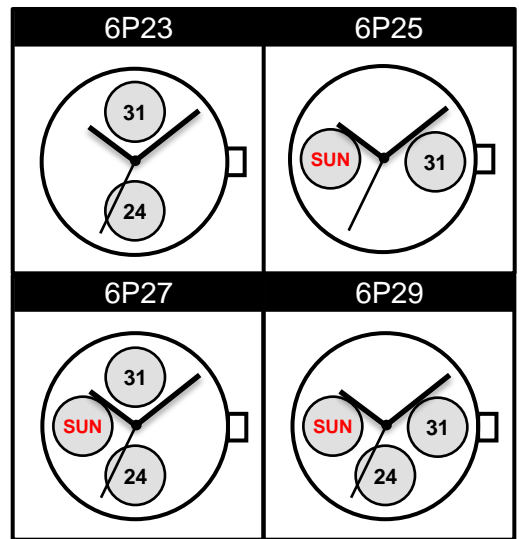

Size <line>	10 ½”
Height <mm>	3.45
Accuracy <per Month>	±20 sec
Battery Life	3 years

Battery consumption could be minimum by pulling out the stem

Balance Weight <μN.m>	Minute 0.40 Second 0.07 Small 0.02 24 Hour 0.13
---------------------------------	--

Original Package	1,000pcs
-------------------------	----------

High Hand Ver.
6P73
6P75
6P77
6P79

Time measurement

Accuracy

The unit (gate) time of measurement must be set at "10 sec." and the measurement must be performed in the form of complete watch.