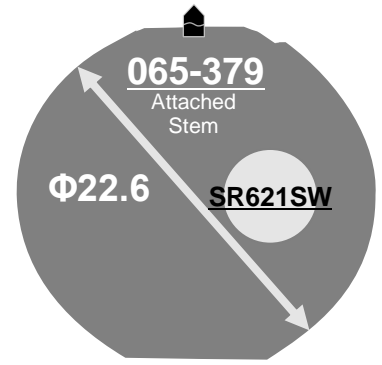

Size <line>	10 ½”
Height <mm>	3.45
Accuracy <per Month>	±20 sec
Battery Life	3 years

Battery consumption could be minimum by pulling out the stem

Balance Weight <μN.m>	Minute 0.40 Second 0.07 Small 0.02 24 Hour 0.13
---------------------------------	--

Original Package	1,000pcs
-------------------------	----------

High Hand Ver.
6P73
6P75
6P77
6P79

Time measurement

Accuracy

The unit (gate) time of measurement must be set at "10 sec." and the measurement must be performed in the form of complete watch.