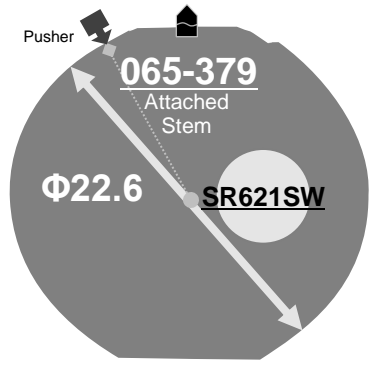

Size <ligne>	10 ½'''
Height <mm>	3.45 (6P89 3.85)
Accuracy <per Month>	±20 sec
Battery Life	3 years

Battery consumption could be minimum by pulling out the stem

Balance Weight <μN.m>	Minute 0.40 Second 0.07 Small 0.02 24 hour 0.13
---------------------------------	--

Original Package	1,000pcs
-------------------------	----------

Time measurement

Accuracy
The unit (gate) time of measurement must be set at "10 sec." and the measurement must be performed in the form of complete watch.