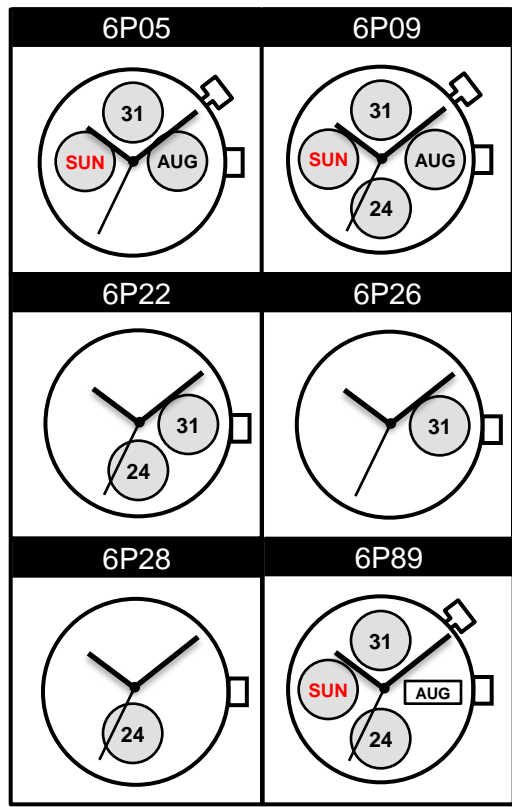

Size <ligne>	10 ½'''
Height <mm>	3.45 (6P89 3.85)
Accuracy <per Month>	±20 sec
Battery Life	3 years

Battery consumption could be minimum by pulling out the stem

Balance Weight <μN.m>	Minute 0.40 Second 0.07 Small 0.02 24 hour 0.13
---------------------------------	--

Original Package	1,000pcs
-------------------------	----------

Time measurement

Accuracy
The unit (gate) time of measurement must be set at "10 sec." and the measurement must be performed in the form of complete watch.

Setting the Month
DO NOT set Month when DATE hand between 26th – 31th

Setting the Time and Day

Setting the Date
DO NOT set Day and Date between 9:00pm – 1:00am