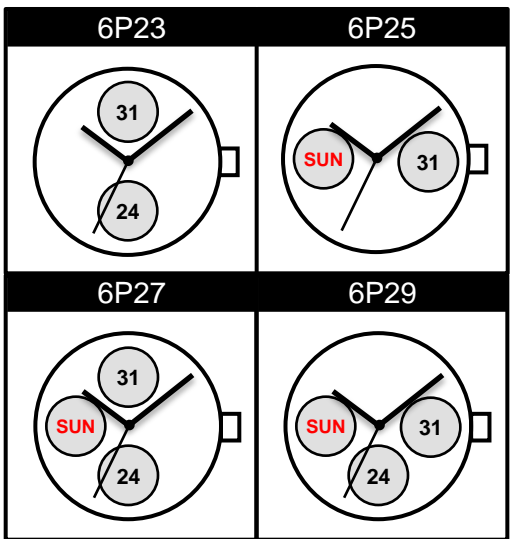

Size <line>	10 ½”
Height <mm>	3.45
Accuracy <per Month>	±20 sec
Battery Life	3 years

Battery consumption could be minimum by pulling out the stem

Balance Weight <μN.m>	Minute 0.40 Second 0.07 Small 0.02 24 Hour 0.13
---------------------------------	--

Original Package	1,000pcs
-------------------------	----------

High Hand Ver.
6P73
6P75
6P77
6P79

Time measurement

Accuracy

The unit (gate) time of measurement must be set at "10 sec." and the measurement must be performed in the form of complete watch.