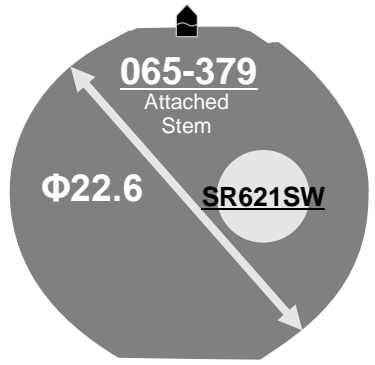

Size <line>	10 ½”
Height <mm>	3.45
Accuracy <per Month>	±20 sec
Battery Life	3 years

Battery consumption could be minimum by pulling out the stem

Balance Weight <μN.m>	Minute 0.40 Second 0.07 Small 0.02 24 Hour 0.13
---------------------------------	--

Original Package	1,000pcs
-------------------------	----------

High Hand Ver.
6P73
6P75
6P77
6P79

Time measurement

Accuracy

The unit (gate) time of measurement must be set at "10 sec." and the measurement must be performed in the form of complete watch.