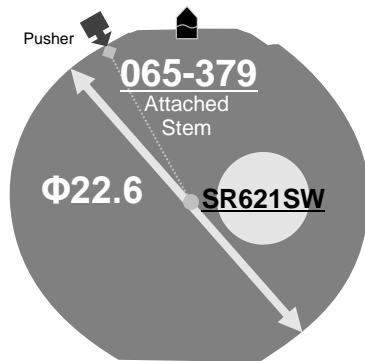

Size <ligne>	10 ½”
Height <mm>	3.45 (6P80 3.85)
Accuracy <per Month>	±20 sec
Battery Life	3 years

Battery consumption could be minimum by pulling out the stem

Balance Weight <μN.m>	Minute 0.40 Second 0.07 Small 0.02 Date (6P80) 0.26
---------------------------------	--