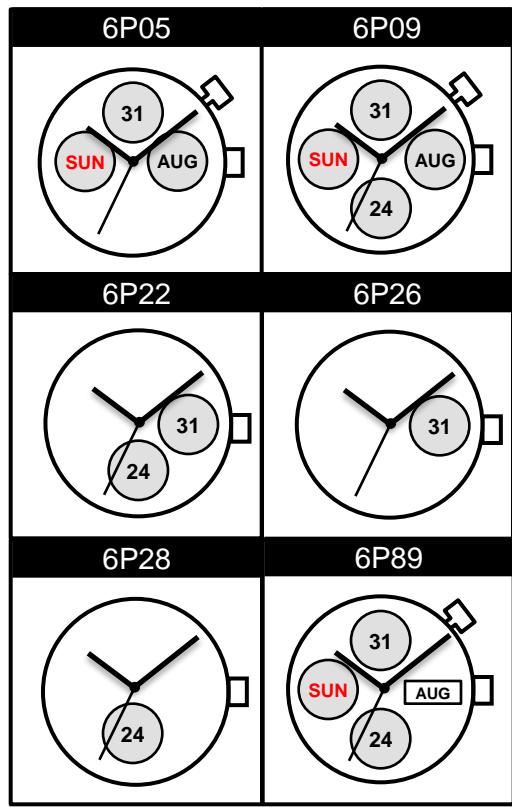

<b>Size</b> <ligne>	10 ½'''
<b>Height</b> <mm>	3.45 (6P89 3.85)
<b>Accuracy</b> <per Month>	±20 sec
<b>Battery Life</b>	3 years

Battery consumption could be minimum by pulling out the stem

<b>Balance Weight</b> <μN.m>	Minute 0.40 Second 0.07 Small 0.02 24 hour 0.13
---------------------------------	--

<b>Original Package</b>	1,000pcs
-------------------------	----------

**Time measurement**

**Accuracy**  
The unit (gate) time of measurement must be set at "10 sec." and the measurement must be performed in the form of complete watch.

**Setting the Month**  
DO NOT set Month when DATE hand between 26th – 31th

**Setting the Time and Day**

**Setting the Date**  
DO NOT set Day and Date between 9:00pm – 1:00am