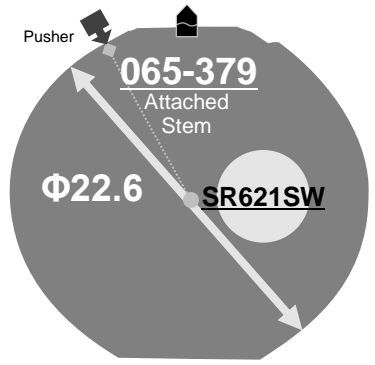

<b>Size</b> <ligne>	10 ½'''
<b>Height</b> <mm>	3.45 (6P89 3.85)
<b>Accuracy</b> <per Month>	±20 sec
<b>Battery Life</b>	3 years

Battery consumption could be minimum by pulling out the stem

<b>Balance Weight</b> <μN.m>	Minute 0.40 Second 0.07 Small 0.02 24 hour 0.13
---------------------------------	--

<b>Original Package</b>	1,000pcs
-------------------------	----------

**Time measurement**

**Accuracy**  
The unit (gate) time of measurement must be set at "10 sec." and the measurement must be performed in the form of complete watch.