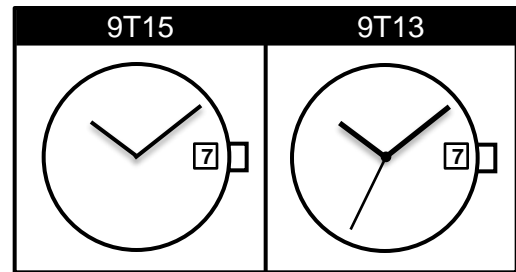

Size <ligne>	6 ¾ x 8'''
Height <mm>	2.33
Accuracy <per Month>	±20 sec
Battery Life	2 years

Battery consumption could be minimum by pulling out the stem

Balance Weight <µN.m>	Minute 0.40 Second 0.07
---------------------------------	----------------------------

Original Package	1,000pcs
-------------------------	----------

7

Date

<Battery Detector Function>
As warning second hand steps every 2 seconds
When battery becomes nearly empty.
(except for Cal. 9T22/15&9U15)

Time measurement

Accuracy

The unit (gate) time of measurement must be set at "10 sec." and the measurement must be performed in the form of complete watch.

Setting the Time

Setting the Date and Day

DO NOT set Date between 9:00pm – 1:00am