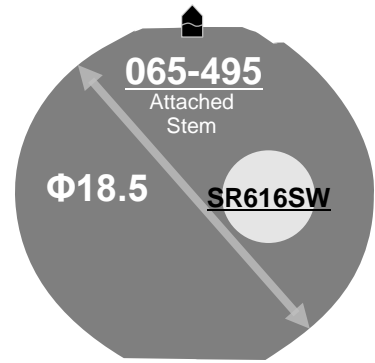

Size <ligne>	6 ¾ x 8'''
Height <mm>	2.33
Accuracy <per Month>	±20 sec
Battery Life	2 years

Battery consumption could be minimum by pulling out the stem

Balance Weight <µN.m>	Minute 0.40 Second 0.07
---------------------------------	----------------------------

Original Package	1,000pcs
-------------------------	----------

7

Date

<Battery Detector Function>
As warning second hand steps every 2 seconds
When battery becomes nearly empty.
(except for Cal. 9T22/15&9U15)

Time measurement

Accuracy

The unit (gate) time of measurement must be set at "10 sec." and the measurement must be performed in the form of complete watch.

Setting the Time

Setting the Date and Day

DO NOT set Date between 9:00pm – 1:00am