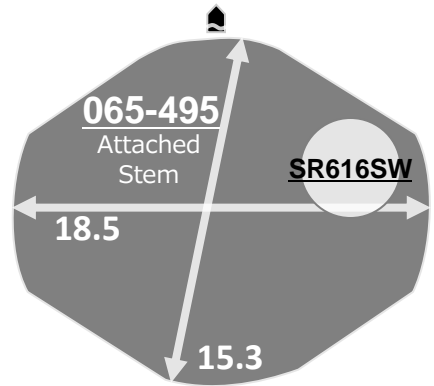

Size <line>	6 ¾ x 8'''
Height <mm>	1.90
Accuracy <per Month>	± 20 sec
Battery Life	3 years

Battery consumption could be minimum by pulling out the stem

Balance Weight <µN.m>	Minute 0.40
---------------------------------	-------------

Original Package	1,000 pcs
-------------------------	-----------

Time measurement

Accuracy

The unit (gate) time of measurement must be set at "10 sec." and the measurement must be performed in the form of complete watch.