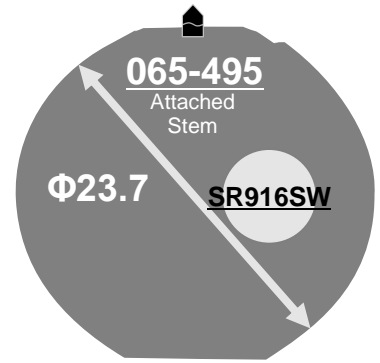

Size <ligne>	10 ½'''
Height <mm>	2.33
Accuracy <per Month>	±20 sec
Battery Life	4 years

Battery consumption could be minimum by pulling out the stem

Balance Weight <μN.m>	Minute 0.40 Second 0.07
---------------------------------	----------------------------

Original Package	1,000pcs
-------------------------	----------

7
Date

<Battery Detector Function>
As warning second hand steps every 2 seconds
When battery becomes nearly empty.
(except for Cal. 9T22/15&9U15)

Time measurement

Accuracy

The unit (gate) time of measurement must be set at "10 sec." and the measurement must be performed in the form of complete watch.

DO NOT set Date between 9:00pm – 1:00am