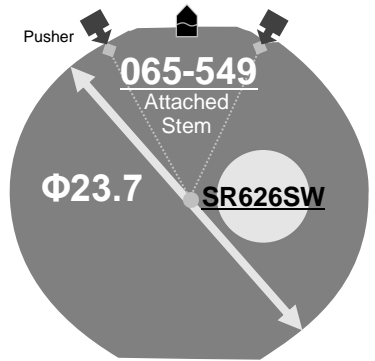

<b>Size</b> <ligne>	10 ½'''
<b>Height</b> <mm>	5.10
<b>Accuracy</b> <per Month>	±20 sec
<b>Battery Life</b>	2 years

\*60 minutes chronograph operation per day

Battery consumption could be minimum by pulling out the stem

<b>Balance Weight</b> <µN.m>	Minute 0.40 Chrono Second 0.035 Small 0.02 Day Hand 0.04
---------------------------------	---

<b>Clearance</b>	
------------------	--

<b>Original Package</b>	500pcs
-------------------------	--------

## Time measurement

### Accuracy

The unit (gate) time of measurement must be set at "10 sec." and the measurement must be performed in the form of complete watch.