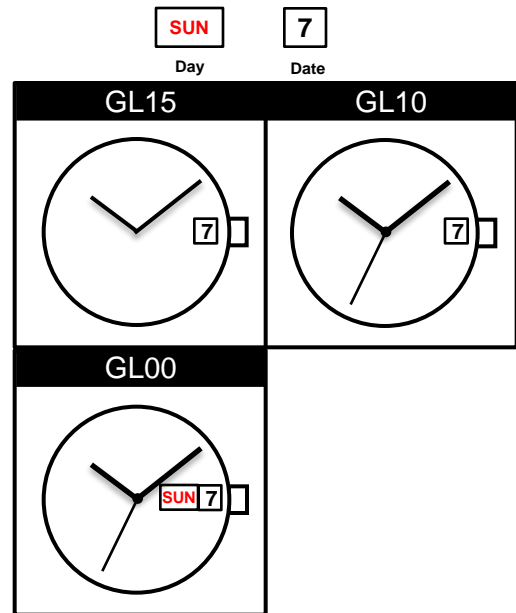

Size <ligne>	6 ¾ x 8'''
Height <mm>	2.71 (GL00 2.94)
Accuracy <per Month>	±20 sec
Battery Life	3 years (GL15 5 years)

Battery consumption could be minimum by pulling out the stem

Balance Weight <µN.m>	Minute 0.40 Second 0.09
---------------------------------	----------------------------

Featured by Shock Detection

Clearance	<p>case Hand 0.30-0.40mm. Movement 0.15mm.</p>
------------------	--

Clearance changes subject to the glass, case structure, and the length of the hand.

Original Package	1,000pcs
-------------------------	----------

Assembled Hour Wheel
Non Breakable Date Construction
Dust Proof
Covered Coil
Super Quick Date Adjusting
Easy Assembling on Flat Desk

Time measurement

Accuracy

The unit (gate) time of measurement must be set at "10 sec." and the measurement must be performed in the form of complete watch.