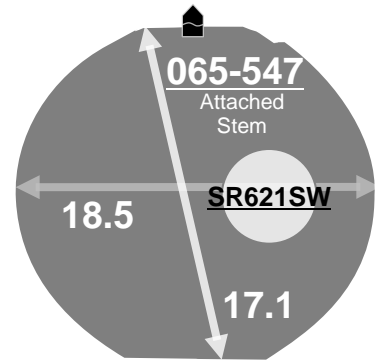

Size <ligne>	6 ¾ x 8'''
Height <mm>	2.71 (GL00 2.94)
Accuracy <per Month>	±20 sec
Battery Life	3 years (GL15 5 years)

Battery consumption could be minimum by pulling out the stem

Balance Weight <µN.m>	Minute 0.40 Second 0.09
---------------------------------	----------------------------

Featured by Shock Detection

Clearance	<p>case Hand 0.30-0.40mm. Movement 0.15mm.</p>
------------------	--

Clearance changes subject to the glass, case structure, and the length of the hand.

Original Package	1,000pcs
-------------------------	----------

Assembled Hour Wheel
Non Breakable Date Construction
Dust Proof
Covered Coil
Super Quick Date Adjusting
Easy Assembling on Flat Desk

Time measurement

Accuracy

The unit (gate) time of measurement must be set at "10 sec." and the measurement must be performed in the form of complete watch.