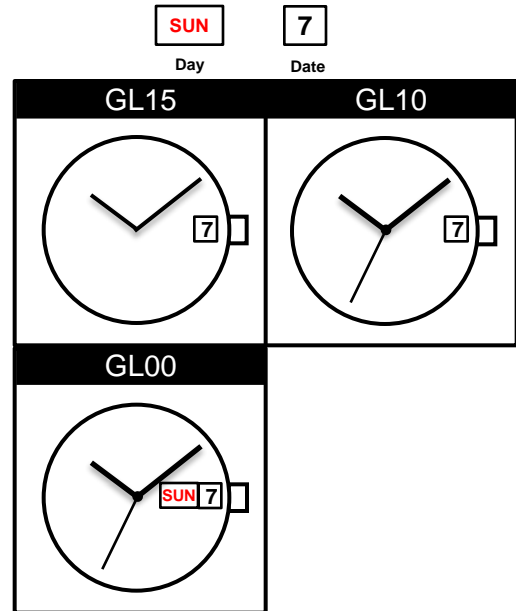

Size <ligne>	6 ¾ x 8'''
Height <mm>	2.71 (GL00 2.94)
Accuracy <per Month>	±20 sec
Battery Life	3 years (GL15 5 years)

Battery consumption could be minimum by pulling out the stem

Balance Weight <µN.m>	Minute 0.40 Second 0.09
---------------------------------	----------------------------

Featured by Shock Detection

Clearance	
------------------	--

Original Package	1,000pcs
-------------------------	----------

- Assembled Hour Wheel
- Non Breakable Date Construction
- Dust Proof
- Covered Coil
- Super Quick Date Adjusting
- Easy Assembling on Flat Desk

Time measurement

Accuracy
The unit (gate) time of measurement must be set at "10 sec." and the measurement must be performed in the form of complete watch.

Setting the Time

Setting the Date and Day

DO NOT set Date between 9:00pm – 1:00am
DO NOT set Day between 11:15pm – 6:00am