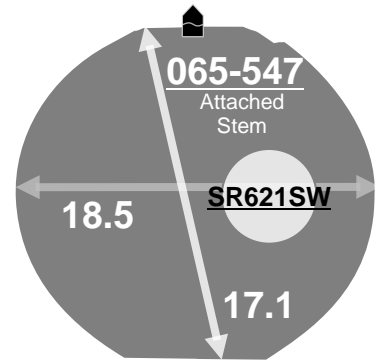

Size <ligne>	6 ¾ x 8'''
Height <mm>	2.71 (GL00 2.94)
Accuracy <per Month>	±20 sec
Battery Life	3 years (GL15 5 years)

Battery consumption could be minimum by pulling out the stem

Balance Weight <µN.m>	Minute 0.40 Second 0.09
---------------------------------	----------------------------

Time measurement

Accuracy
The unit (gate) time of measurement must be set at "10 sec." and the measurement must be performed in the form of complete watch.

Setting the Time

Setting the Date and Day

DO NOT set Date between 9:00pm – 1:00am
DO NOT set Day between 11:15pm – 6:00am