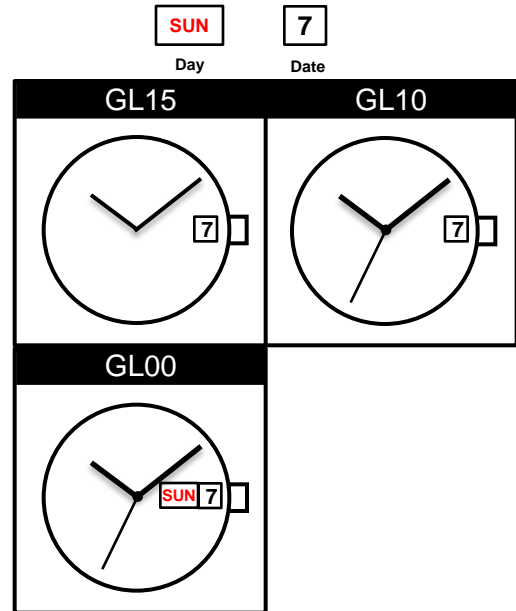

Size <ligne>	6 ¾ x 8'''
Height <mm>	2.71 (GL00 2.94)
Accuracy <per Month>	±20 sec
Battery Life	3 years (GL15 5 years)

Battery consumption could be minimum by pulling out the stem

Balance Weight <µN.m>	Minute 0.40 Second 0.09
---------------------------------	----------------------------

Featured by Shock Detection

Clearance	
------------------	--

Original Package	1,000pcs
-------------------------	----------

Assembled Hour Wheel
Non Breakable Date Construction
Dust Proof
Covered Coil
Super Quick Date Adjusting
Easy Assembling on Flat Desk

Time measurement

Accuracy
The unit (gate) time of measurement must be set at "10 sec." and the measurement must be performed in the form of complete watch.

Setting the Time

Setting the Date and Day

DO NOT set Date between 9:00pm – 1:00am
DO NOT set Day between 11:15pm – 6:00am