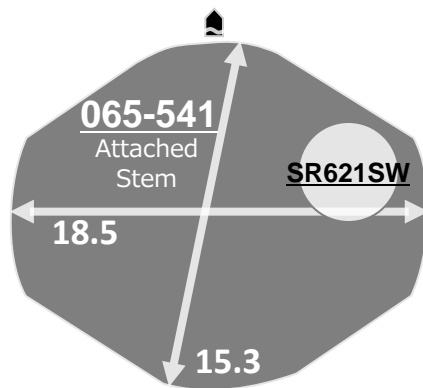

Size <ligne>	6 ¾ x 8 '''
Height <mm>	2.28
Accuracy <per Month>	± 20 sec
Battery Life	5 years (GL30 3 years)

Battery consumption could be minimum by pulling out the stem

Balance Weight <µN.m>	Minute 0.40 Second 0.09
---------------------------------	----------------------------

Featured by Shock Detection

Clearance	
------------------	--

Clearance changes subject to the glass, case structure, and the length of the hand.

Original Package	1,000pcs
-------------------------	----------

High Hand Ver.
GL26
GL36

Assembled Hour Wheel
Dust Proof
Covered Coil
Super Quick Date Adjusting
Easy Assembling on Flat Desk

Time measurement

Accuracy

The unit (gate) time of measurement must be set at "10 sec." and the measurement must be performed in the form of complete watch.