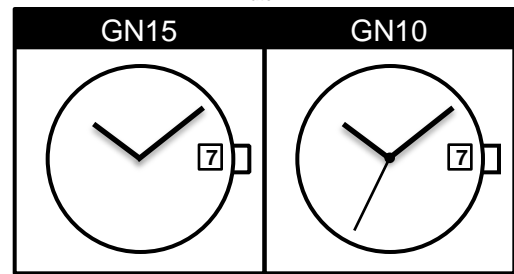

<b>Size</b> <ligne>	8 3/4'''
<b>Height</b> <mm>	2.71
<b>Accuracy</b> <per Month>	±20 sec
<b>Battery Life</b>	5 years(GN10 3 years)

Battery consumption could be minimum by pulling out the stem

<b>Balance Weight</b> <µN.m>	Minute 0.40 Second 0.07
---------------------------------	----------------------------

Featured by Shock Detection

<b>Original Package</b>	1,000pcs
-------------------------	----------

7  
Date

Assembled Hour Wheel  
Non Breakable Date Construction  
Dust Proof  
Covered Coil  
Super Quick Date Adjusting  
Easy Assembling on Flat Desk

**Time measurement**

**Accuracy**  
The unit (gate) time of measurement must be set at "10 sec." and the measurement must be performed in the form of complete watch.

DO NOT set Date between 9:00pm – 1:00am