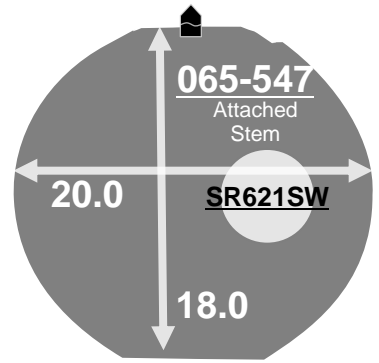

<b>Size</b> <ligne>	8 3/4'''
<b>Height</b> <mm>	2.71
<b>Accuracy</b> <per Month>	±20 sec
<b>Battery Life</b>	5 years(GN10 3 years)

Battery consumption could be minimum by pulling out the stem

<b>Balance Weight</b> <µN.m>	Minute 0.40 Second 0.07
---------------------------------	----------------------------

**Time measurement**

**Accuracy**  
The unit (gate) time of measurement must be set at "10 sec." and the measurement must be performed in the form of complete watch.

DO NOT set Date between 9:00pm – 1:00am