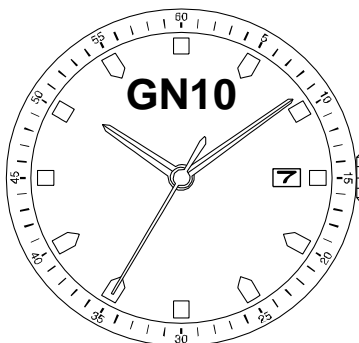

<b>Size</b> <ligne>	8 3/4'''
<b>Height</b> <mm>	2.71
<b>Accuracy</b> <per Month>	±20 sec
<b>Battery Life</b>	5 years(GN10 3 years)

Battery consumption could be minimum by pulling out the stem

<b>Balance Weight</b> <µN.m>	Minute 0.40 Second 0.07
---------------------------------	----------------------------

Featured by Shock Detection

<b>Original Package</b>	1,000pcs
-------------------------	----------

7  
Date

Assembled Hour Wheel  
Non Breakable Date Construction  
Dust Proof  
Covered Coil  
Super Quick Date Adjusting  
Easy Assembling on Flat Desk

**Time measurement**

**Accuracy**  
The unit (gate) time of measurement must be set at "10 sec." and the measurement must be performed in the form of complete watch.

DO NOT set Date between 9:00pm – 1:00am