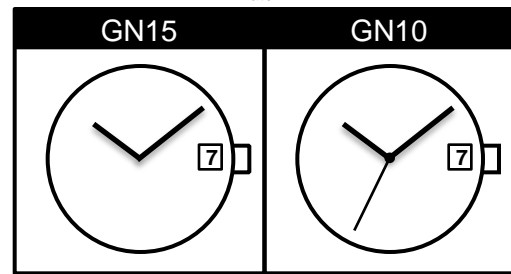

|                                |                       |
|--------------------------------|-----------------------|
| <b>Size</b><br><ligne>         | 8 3/4'''              |
| <b>Height</b><br><mm>          | 2.71                  |
| <b>Accuracy</b><br><per Month> | ±20 sec               |
| <b>Battery Life</b>            | 5 years(GN10 3 years) |

Battery consumption could be minimum by pulling out the stem

|                                 |                            |
|---------------------------------|----------------------------|
| <b>Balance Weight</b><br><µN.m> | Minute 0.40<br>Second 0.07 |
|---------------------------------|----------------------------|

Featured by Shock Detection

|                         |          |
|-------------------------|----------|
| <b>Original Package</b> | 1,000pcs |
|-------------------------|----------|

7  
Date

- Assembled Hour Wheel
- Non Breakable Date Construction
- Dust Proof
- Covered Coil
- Super Quick Date Adjusting
- Easy Assembling on Flat Desk

**Time measurement**

**Accuracy**

The unit (gate) time of measurement must be set at "10 sec." and the measurement must be performed in the form of complete watch.

DO NOT set Date between 9:00pm – 1:00am