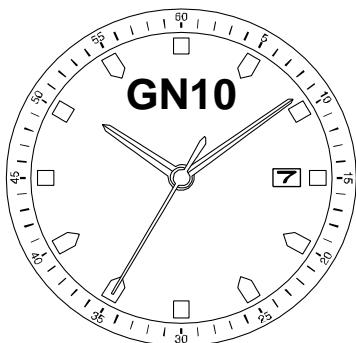

|                                |                       |
|--------------------------------|-----------------------|
| <b>Size</b><br><ligne>         | 8 3/4'''              |
| <b>Height</b><br><mm>          | 2.71                  |
| <b>Accuracy</b><br><per Month> | ±20 sec               |
| <b>Battery Life</b>            | 5 years(GN10 3 years) |

Featured by Shock Detection

|                         |          |
|-------------------------|----------|
| <b>Original Package</b> | 1,000pcs |
|-------------------------|----------|

7  
Date

- Assembled Hour Wheel
- Non Breakable Date Construction
- Dust Proof
- Covered Coil
- Super Quick Date Adjusting
- Easy Assembling on Flat Desk

**Time measurement**

**Accuracy**

The unit (gate) time of measurement must be set at "10 sec." and the measurement must be performed in the form of complete watch.

DO NOT set Date between 9:00pm – 1:00am