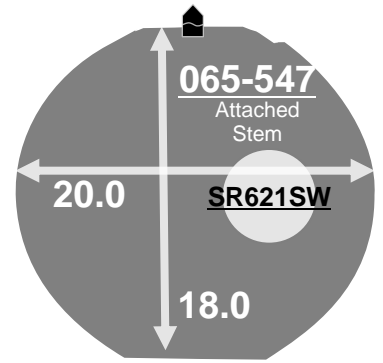

|                                |                       |
|--------------------------------|-----------------------|
| <b>Size</b><br><ligne>         | 8 3/4'''              |
| <b>Height</b><br><mm>          | 2.71                  |
| <b>Accuracy</b><br><per Month> | ±20 sec               |
| <b>Battery Life</b>            | 5 years(GN10 3 years) |

Battery consumption could be minimum by pulling out the stem

|                                 |                            |
|---------------------------------|----------------------------|
| <b>Balance Weight</b><br><µN.m> | Minute 0.40<br>Second 0.07 |
|---------------------------------|----------------------------|

**Time measurement**

**Accuracy**

The unit (gate) time of measurement must be set at "10 sec." and the measurement must be performed in the form of complete watch.

DO NOT set Date between 9:00pm – 1:00am