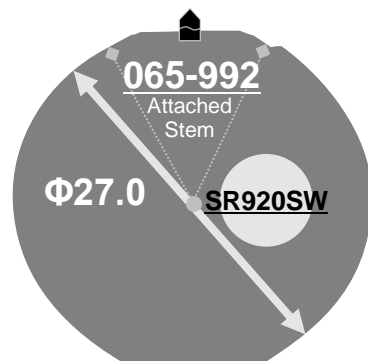

<b>Size</b> <ligne>	12'''
<b>Height</b> <mm>	4.40
<b>Accuracy</b> <per Month>	±20 sec
<b>Battery Life</b>	3 years

Date

Retrograde Dual Time

24 Hour

Small Second

Battery consumption could be minimum by pulling out the stem

<b>Balance Weight</b> <μN.m>	Minute 1.00 Second 0.08 Retro-24H 0.14 Small 0.02
---------------------------------	--

<b>Original Package</b>	500pcs
-------------------------	--------

**Time measurement**

**Accuracy**

The unit (gate) time of measurement must be set at "10 sec." and the measurement must be performed in the form of complete watch.

**Setting the Date**

DO NOT set Date between 9:00pm – 2:00am

**Setting the Dual Time**

Turn crown counter-clockwise

**Setting the Time**