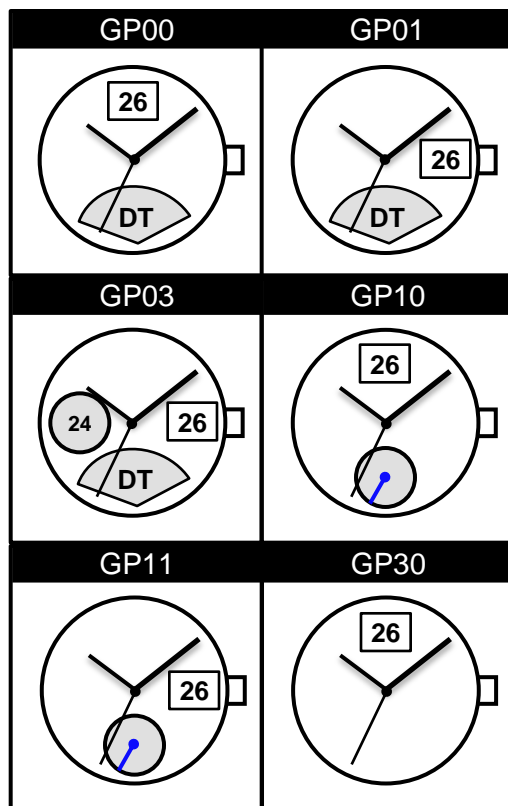

<b>Size</b> <ligne>	12'''
<b>Height</b> <mm>	4.40
<b>Accuracy</b> <per Month>	±20 sec
<b>Battery Life</b>	3 years

Date

Retrograde Dual Time

24 Hour

Small Second

Battery consumption could be minimum by pulling out the stem

<b>Balance Weight</b> <μN.m>	Minute 1.00 Second 0.08 Retro-24H 0.14 Small 0.02
---------------------------------	--

<b>Original Package</b>	500pcs
-------------------------	--------

**Time measurement**

**Accuracy**

The unit (gate) time of measurement must be set at "10 sec." and the measurement must be performed in the form of complete watch.

**Setting the Date**

DO NOT set Date between 9:00pm – 2:00am

**Setting the Dual Time**

Turn crown counter-clockwise

**Setting the Time**