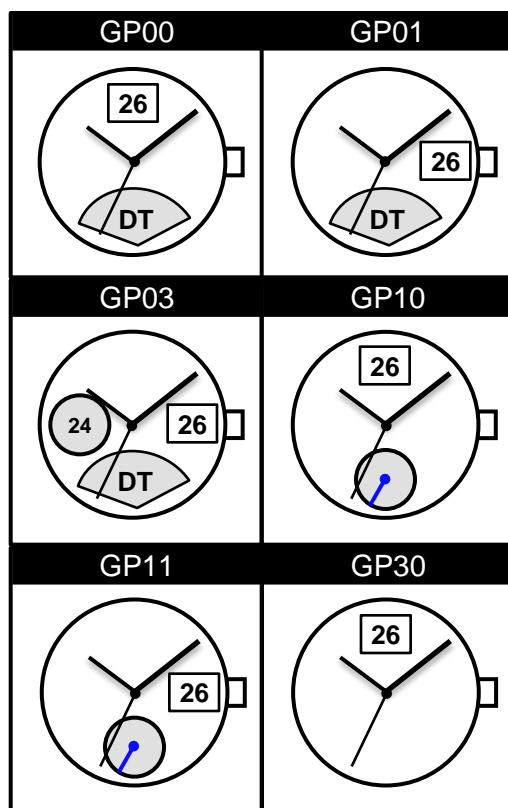

Size <ligne>	12'''
Height <mm>	4.40
Accuracy <per Month>	±20 sec
Battery Life	3 years

Date

Retrograde Dual Time

24 Hour

Small Second

Battery consumption could be minimum by pulling out the stem

Balance Weight <μN.m>	Minute 1.00 Second 0.08 Retro-24H 0.14 Small 0.02
---------------------------------	--

Original Package	500pcs
-------------------------	--------

Time measurement

Accuracy

The unit (gate) time of measurement must be set at "10 sec." and the measurement must be performed in the form of complete watch.

Setting the Date

DO NOT set Date between 9:00pm – 2:00am

Setting the Dual Time

Turn crown counter-clockwise

Setting the Time