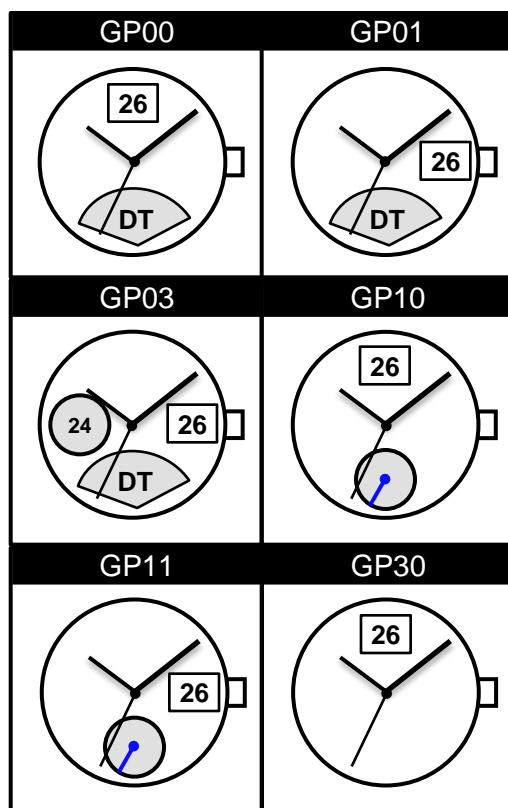

Size <ligne>	12'''
Height <mm>	4.40
Accuracy <per Month>	±20 sec
Battery Life	3 years

Date

Retrograde
Dual Time

24 Hour

Small Second

Battery consumption could be minimum by pulling out the stem

Balance Weight <μN.m>	Minute 1.00 Second 0.08 Retro-24H 0.14 Small 0.02
---------------------------------	--

Original Package	500pcs
-------------------------	--------

Time measurement

Accuracy

The unit (gate) time of measurement must be set at "10 sec." and the measurement must be performed in the form of complete watch.

Setting the Date

DO NOT set Date between 9:00pm – 2:00am

Setting the Dual Time

Turn crown counter-clockwise

Setting the Time