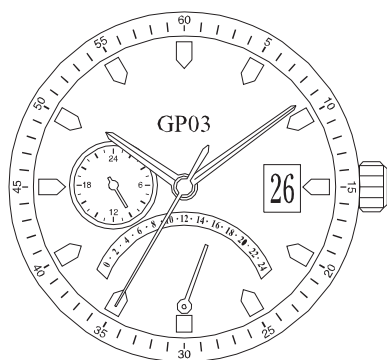

Size <ligne>	12'''
Height <mm>	4.40
Accuracy <per Month>	±20 sec
Battery Life	3 years

Date

Retrograde
Dual Time

24 Hour

Small Second

Battery consumption could be minimum by pulling out the stem

Balance Weight <μN.m>	Minute 1.00 Second 0.08 Retro-24H 0.14 Small 0.02
---------------------------------	--

Original Package	500pcs
-------------------------	--------

Time measurement

Accuracy

The unit (gate) time of measurement must be set at "10 sec." and the measurement must be performed in the form of complete watch.

Setting the Date

DO NOT set Date between 9:00pm – 2:00am

Setting the Dual Time

Turn crown counter-clockwise

Setting the Time