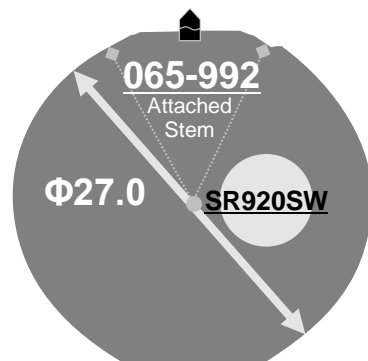

Size <ligne>	12'''
Height <mm>	4.40
Accuracy <per Month>	±20 sec
Battery Life	3 years

Date

Retrograde
Dual Time

24 Hour

Small Second

Battery consumption could be minimum by pulling out the stem

Balance Weight <μN.m>	Minute 1.00 Second 0.08 Retro-24H 0.14 Small 0.02
---------------------------------	--

Original Package	500pcs
-------------------------	--------

Time measurement

Accuracy

The unit (gate) time of measurement must be set at "10 sec." and the measurement must be performed in the form of complete watch.

Setting the Date

DO NOT set Date between 9:00pm – 2:00am

Setting the Dual Time

Turn crown counter-clockwise

Setting the Time