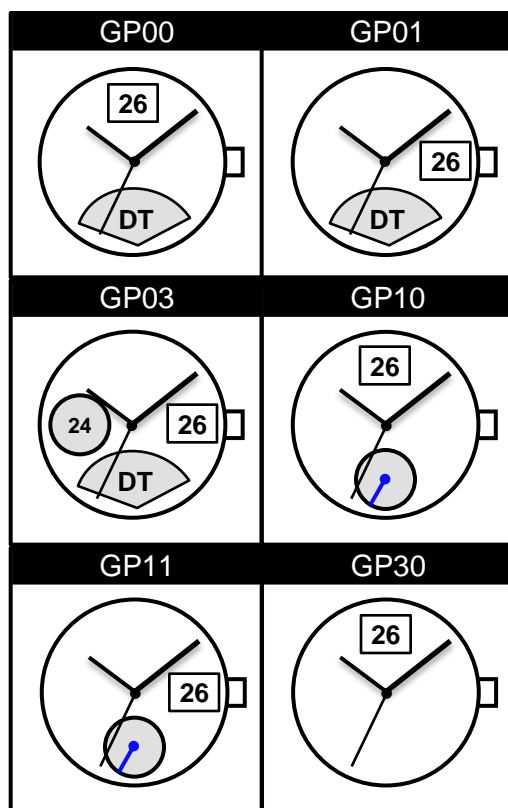

<b>Size</b> <ligne>	12'''
<b>Height</b> <mm>	4.40
<b>Accuracy</b> <per Month>	±20 sec
<b>Battery Life</b>	3 years

Battery consumption could be minimum by pulling out the stem

<b>Balance Weight</b> <μN.m>	Minute 1.00 Second 0.08 Retro-24H 0.14 Small 0.02
---------------------------------	--

<b>Original Package</b>	500pcs
-------------------------	--------

**Time measurement**

**Accuracy**

The unit (gate) time of measurement must be set at "10 sec." and the measurement must be performed in the form of complete watch.