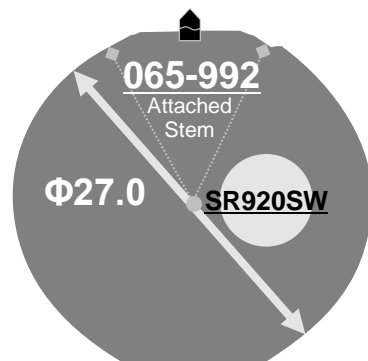

<b>Size</b> <ligne>	12'''
<b>Height</b> <mm>	4.40
<b>Accuracy</b> <per Month>	±20 sec
<b>Battery Life</b>	3 years

Battery consumption could be minimum by pulling out the stem

<b>Balance Weight</b> <μN.m>	Minute 1.00 Second 0.08 Retro-24H 0.14 Small 0.02
---------------------------------	--

<b>Original Package</b>	500pcs
-------------------------	--------

**Time measurement**

**Accuracy**

The unit (gate) time of measurement must be set at "10 sec." and the measurement must be performed in the form of complete watch.