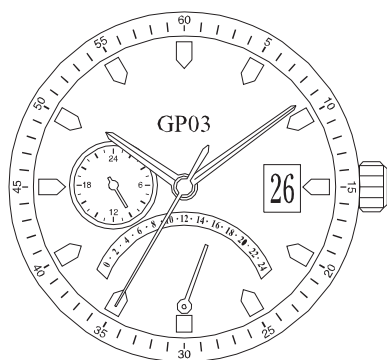

Size <ligne>	12'''
Height <mm>	4.40
Accuracy <per Month>	±20 sec
Battery Life	3 years

Date

Retrograde Dual Time

24 Hour

Small Second

Battery consumption could be minimum by pulling out the stem

Balance Weight <μN.m>	Minute 1.00 Second 0.08 Retro-24H 0.14 Small 0.02
---------------------------------	--

Original Package	500pcs
-------------------------	--------

Time measurement

Accuracy

The unit (gate) time of measurement must be set at "10 sec." and the measurement must be performed in the form of complete watch.

Setting the Date

DO NOT set Date between 9:00pm – 2:00am

Setting the Dual Time

Turn crown counter-clockwise

Setting the Time