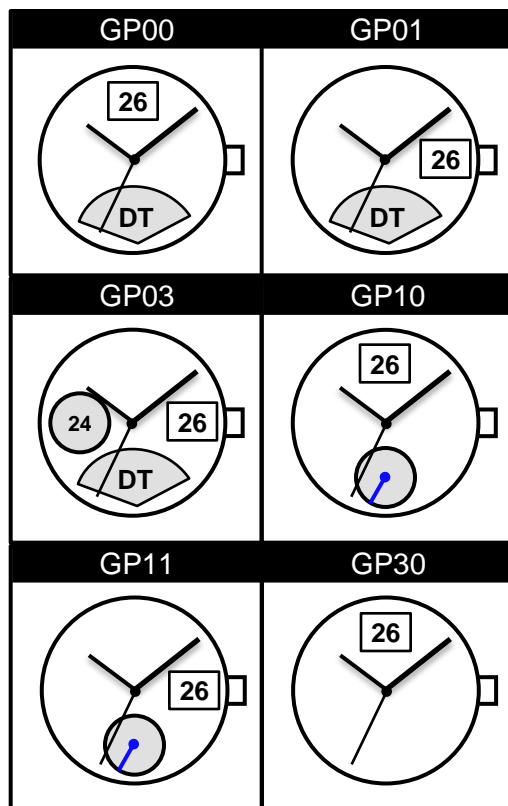

Size <ligne>	12'''
Height <mm>	4.40
Accuracy <per Month>	±20 sec
Battery Life	3 years

Date

Retrograde Dual Time

24 Hour

Small Second

Battery consumption could be minimum by pulling out the stem

Balance Weight <μN.m>	Minute 1.00 Second 0.08 Retro-24H 0.14 Small 0.02
---------------------------------	--

Original Package	500pcs
-------------------------	--------

Time measurement

Accuracy

The unit (gate) time of measurement must be set at "10 sec." and the measurement must be performed in the form of complete watch.

Setting the Date

DO NOT set Date between 9:00pm – 2:00am

Setting the Dual Time

Turn crown counter-clockwise

Setting the Time