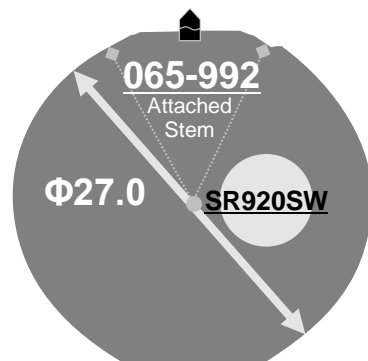

Size <ligne>	12'''
Height <mm>	4.40
Accuracy <per Month>	±20 sec
Battery Life	3 years

Date

Retrograde Dual Time

24 Hour

Small Second

Battery consumption could be minimum by pulling out the stem

Balance Weight <μN.m>	Minute 1.00 Second 0.08 Retro-24H 0.14 Small 0.02
---------------------------------	--

Original Package	500pcs
-------------------------	--------

Time measurement

Accuracy

The unit (gate) time of measurement must be set at "10 sec." and the measurement must be performed in the form of complete watch.

Setting the Date

DO NOT set Date between 9:00pm – 2:00am

Setting the Dual Time

Turn crown counter-clockwise

Setting the Time