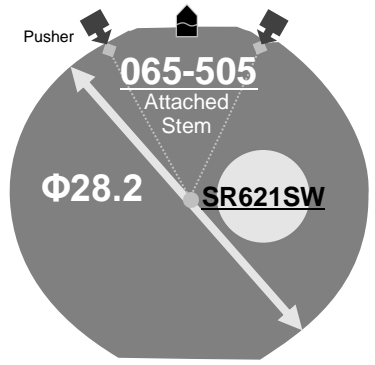

Size <ligne>	12 ½”
Height <mm>	4.30
Accuracy <per Month>	±20 sec
Battery Life	2 years

Battery consumption could be minimum by pulling out the stem

Balance Weight <μN.m>	Minute 0.40 Second 0.09 Small 0.02
---------------------------------	--

Featured by Shock Detection

Original Package	500pcs
-------------------------	--------

Time measurement

Accuracy

The unit (gate) time of measurement must be set at "10 sec." and the measurement must be performed in the form of complete watch.