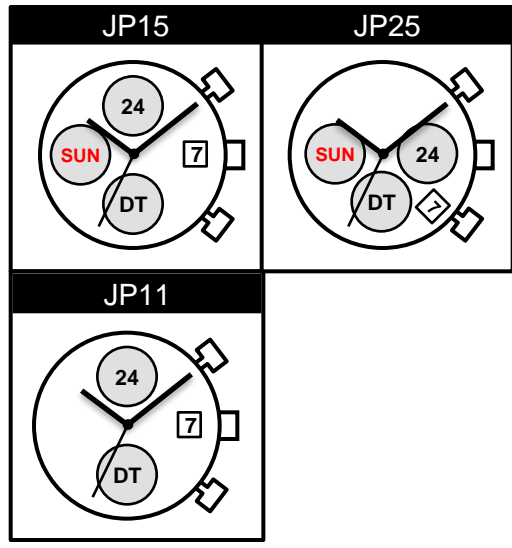

Size <ligne>	12 ½”
Height <mm>	4.30
Accuracy <per Month>	±20 sec
Battery Life	2 years

Battery consumption could be minimum by pulling out the stem

Balance Weight <μN.m>	Minute 0.40 Second 0.09 Small 0.02
---------------------------------	--

Featured by Shock Detection

Original Package	500pcs
-------------------------	--------

Time measurement

Accuracy

The unit (gate) time of measurement must be set at "10 sec." and the measurement must be performed in the form of complete watch.