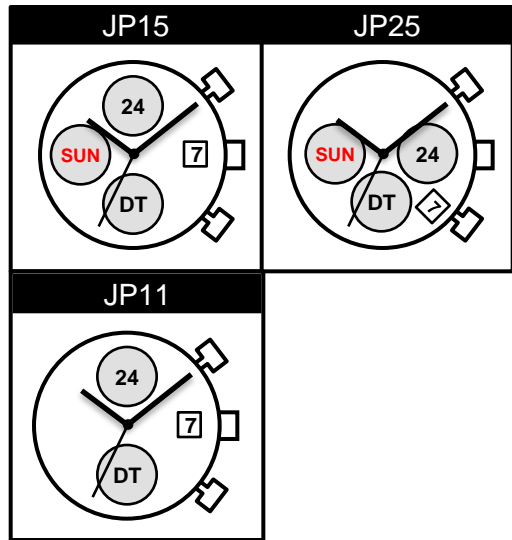

Size <ligne>	12 ½”
Height <mm>	4.30
Accuracy <per Month>	±20 sec
Battery Life	2 years

Battery consumption could be minimum by pulling out the stem

Balance Weight <μN.m>	Minute 0.40 Second 0.09 Small 0.02
---------------------------------	--

Featured by Shock Detection

Original Package	500pcs
-------------------------	--------

Time measurement

Accuracy

The unit (gate) time of measurement must be set at "10 sec." and the measurement must be performed in the form of complete watch.