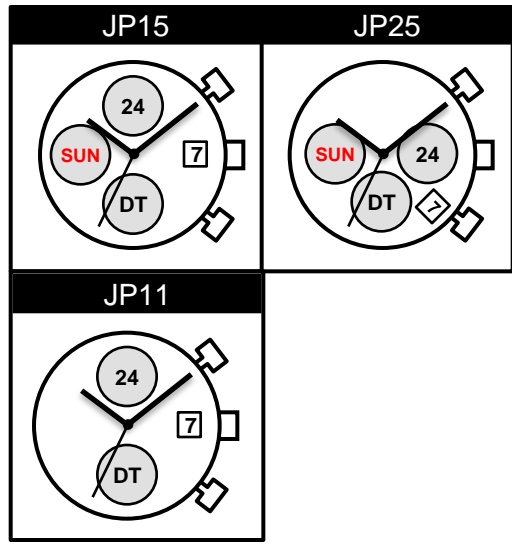

Size <ligne>	12 ½”
Height <mm>	4.30
Accuracy <per Month>	±20 sec
Battery Life	2 years

Battery consumption could be minimum by pulling out the stem

Balance Weight <μN.m>	Minute 0.40 Second 0.09 Small 0.02
---------------------------------	--

Featured by Shock Detection

Original Package	500pcs
-------------------------	--------

Time measurement

Accuracy

The unit (gate) time of measurement must be set at "10 sec." and the measurement must be performed in the form of complete watch.

Push "A"
The hand of Dual Time forward in units of 15 minutes

Setting the Time and Day

Push "B"
The hand of Dual Time Back in units of 15 minutes

Setting the Date
DO NOT set Date between 9:00pm - 1:00am