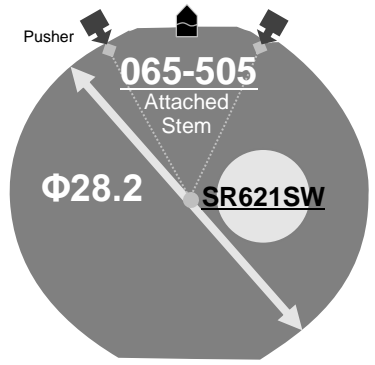

Size <ligne>	12 ½”
Height <mm>	4.30
Accuracy <per Month>	±20 sec
Battery Life	2 years

Battery consumption could be minimum by pulling out the stem

Balance Weight <μN.m>	Minute 0.40 Second 0.09 Small 0.02
---------------------------------	--

Featured by Shock Detection

Original Package	500pcs
-------------------------	--------

Time measurement

Accuracy

The unit (gate) time of measurement must be set at "10 sec." and the measurement must be performed in the form of complete watch.

Push "A"
The hand of Dual Time forward in units of 15 minutes

Setting the Time and Day

Push "B"
The hand of Dual Time Back in units of 15 minutes

Setting the Date
DO NOT set Date between 9:00pm - 1:00am