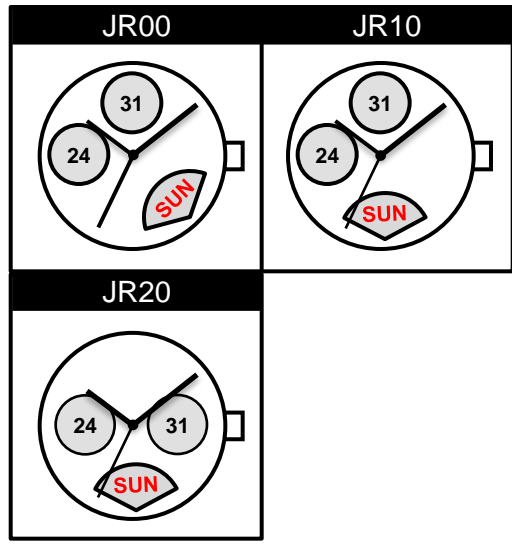

Size <ligne>	12 ½”
Height <mm>	4.18
Accuracy <per Month>	±20 sec
Battery Life	3 years

Battery consumption could be minimum by pulling out the stem

Balance Weight <μN.m>	Minute 0.40 Second 0.07 Date/24H 0.02 Retro-Day 0.14
---------------------------------	---

Original Package	1,000pcs
-------------------------	----------

Time measurement

Accuracy

The unit (gate) time of measurement must be set at "10 sec." and the measurement must be performed in the form of complete watch.