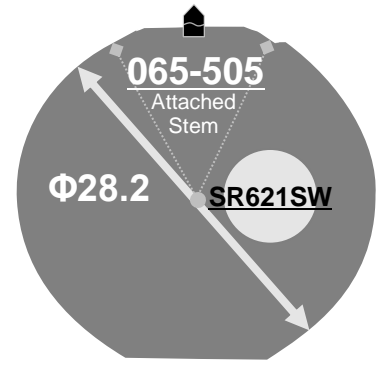

Size <ligne>	12 ½”
Height <mm>	4.18
Accuracy <per Month>	±20 sec
Battery Life	3 years

Battery consumption could be minimum by pulling out the stem

Balance Weight <μN.m>	Minute 0.40 Second 0.07 Date/24H 0.02 Retro-Day 0.14
---------------------------------	---

Original Package	1,000pcs
-------------------------	----------

Time measurement

Accuracy

The unit (gate) time of measurement must be set at "10 sec." and the measurement must be performed in the form of complete watch.