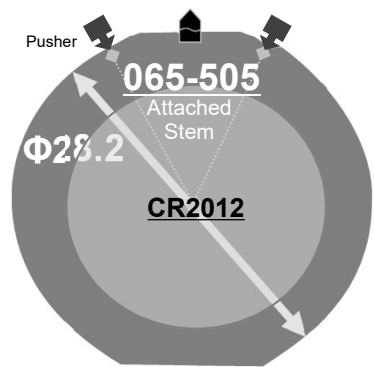

JP75

Size <ligne>	12 ½”
Height <mm>	5.55
Accuracy <per Month>	±20 sec
Battery Life	8 years

Battery consumption could be minimum by pulling out the stem

Balance Weight <µN.m>	Minute 0.40 Second 0.09 Small 0.02
---------------------------------	--

Featured by Shock Detection

Original Package	500pcs
-------------------------	--------

Time measurement

Accuracy

The unit (gate) time of measurement must be set at "10 sec." and the measurement must be performed in the form of complete watch.