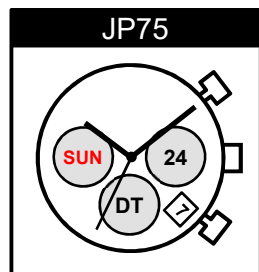

JP75

Size <ligne>	12 ½”
Height <mm>	5.55
Accuracy <per Month>	±20 sec
Battery Life	8 years

Battery consumption could be minimum by pulling out the stem

Balance Weight <µN.m>	Minute 0.40 Second 0.09 Small 0.02
---------------------------------	--

Featured by Shock Detection

Original Package	500pcs
-------------------------	--------

Time measurement

Accuracy

The unit (gate) time of measurement must be set at "10 sec." and the measurement must be performed in the form of complete watch.