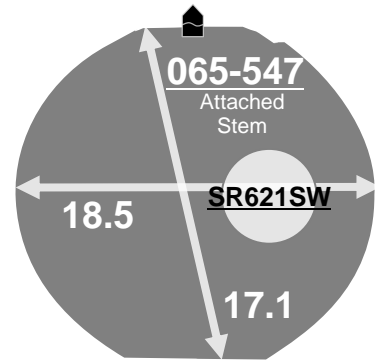

<b>Size</b> <ligne>	6 ¾ x 8'''
<b>Height</b> <mm>	2.71 (GL02 2.94)
<b>Accuracy</b> <per Month>	±20 sec
<b>Battery Life</b>	3 years (GL15 5 years)

Battery consumption could be minimum by pulling out the stem

<b>Balance Weight</b> <µN.m>	Minute 0.40 Second 0.09
---------------------------------	----------------------------

Featured by Shock Detection

<b>Original Package</b>	1,000pcs
-------------------------	----------

SUN

7

Day                  Date

GL17	GL12
GL02	
	High Hand Ver. GL14

- Assembled Hour Wheel
- Non Breakable Date Construction
- Dust Proof
- Covered Coil
- Super Quick Date Adjusting
- Easy Assembling on Flat Desk

**Time measurement**

**Accuracy**  
The unit (gate) time of measurement must be set at "10 sec." and the measurement must be performed in the form of complete watch.

10 sec

10 sec

10 sec

10 sec

10 sec

➔