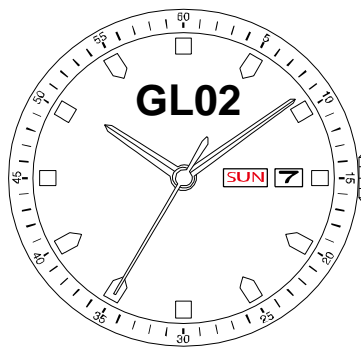

<b>Size</b> <ligne>	6 ¾ x 8'''
<b>Height</b> <mm>	2.71 (GL02 2.94)
<b>Accuracy</b> <per Month>	±20 sec
<b>Battery Life</b>	3 years (GL15 5 years)

Battery consumption could be minimum by pulling out the stem

SUN

7

Day                  Date

GL17	GL12
GL02	
	High Hand Ver. GL14

- Assembled Hour Wheel
- Non Breakable Date Construction
- Dust Proof
- Covered Coil
- Super Quick Date Adjusting
- Easy Assembling on Flat Desk

**Time measurement**

**Accuracy**  
The unit (gate) time of measurement must be set at "10 sec." and the measurement must be performed in the form of complete watch.

10 sec

10 sec

10 sec

10 sec

10 sec

➔