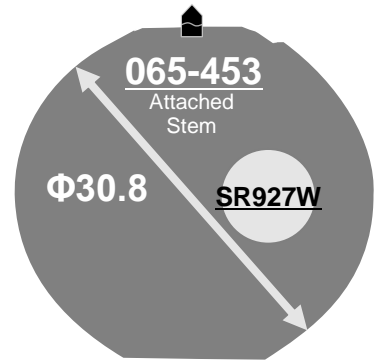

Size <ligne>	13 ½'''
Height <mm>	5.10
Accuracy <per Month>	±20 sec
Battery Life	5 years

Battery consumption could be minimum by pulling out the stem

Balance Weight <μN.m>	Second 0.02 Minute 0.40
---------------------------------	----------------------------

Clearance	
------------------	--

Original Package	500pcs
-------------------------	--------

Time measurement

Accuracy

The unit (gate) time of measurement must be set at "10 sec." and the measurement must be performed in the form of complete watch.