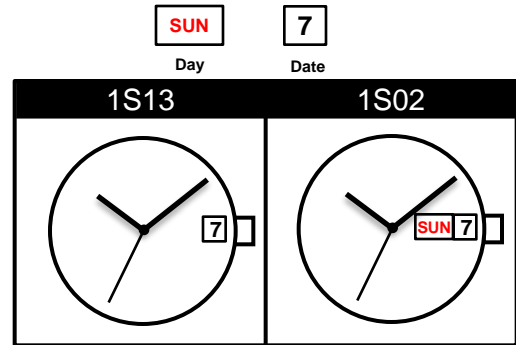

Size <ligne>	11 ½'''
Height <mm>	2.71 (1S02 3.07)
Accuracy <per Month>	±20 sec
Battery Life	3 years

Battery consumption could be minimum by pulling out the stem

Balance Weight <µN.m>	Minute 0.40 Second 0.07
---------------------------------	----------------------------

Clearance	<p>Clearance changes subject to the glass, case structure, and the length of the hand.</p>
------------------	--

Original Package	1,000pcs
-------------------------	----------

Time measurement

Accuracy
The unit (gate) time of measurement must be set at "10 sec." and the measurement must be performed in the form of complete watch.

Setting the Time

Setting the Date and Day

DO NOT set Date between 9:00pm – 1:00am
DO NOT set Day between 11:15pm – 6:00am