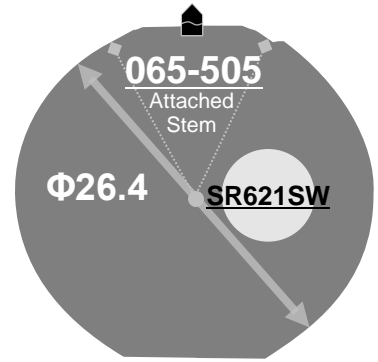

Size <ligne>	11 ½'''
Height <mm>	2.71 (1S02 3.07)
Accuracy <per Month>	±20 sec
Battery Life	3 years

Battery consumption could be minimum by pulling out the stem

Balance Weight <µN.m>	Minute 0.40 Second 0.07
---------------------------------	----------------------------

Clearance	<p>Clearance changes subject to the glass, case structure, and the length of the hand.</p>
------------------	--

Original Package	1,000pcs
-------------------------	----------

Time measurement

Accuracy
The unit (gate) time of measurement must be set at "10 sec." and the measurement must be performed in the form of complete watch.

Setting the Time

Setting the Date and Day

DO NOT set Date between 9:00pm – 1:00am
DO NOT set Day between 11:15pm – 6:00am