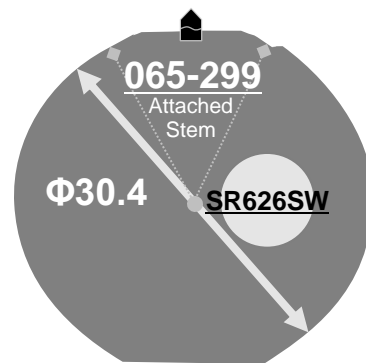

Size <ligne>	13 ½”
Height <mm>	4.35
Accuracy <per Month>	±20 sec
Battery Life	3 years

Battery consumption could be minimum by pulling out the stem

Balance Weight <µN.m>	Minute 0.40 Second 0.09
---------------------------------	----------------------------

Featured by Shock Detection

Original Package	500pcs
-------------------------	--------

2415	2405
2453	High Hand Ver. 2417 2407

Time measurement

Accuracy
The unit (gate) time of measurement must be set at "10 sec." and the measurement must be performed in the form of complete watch.